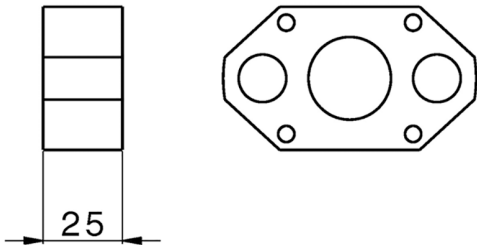

+25mm Extension kit COMPONENTS_ZB008590

MODEL **ZB008590**

25mm Extension kit, for One-Box 1 outlet
Single-Lever Valves

AVAILABLE FINISHINGS

04 04 Without finishing

CHARACTERISTICS

2024-12-18