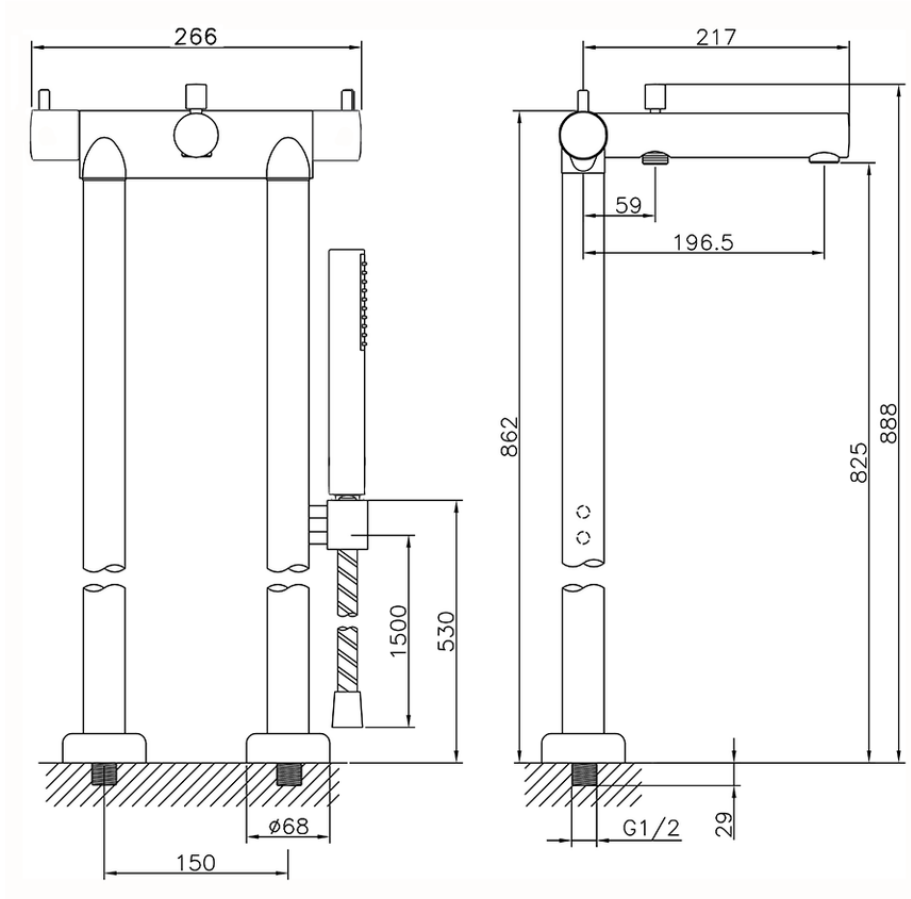

Thermostatic floor-mounted bath mixer TRATTO EVO\_TVT39010

TVT39010

<https://en.huberitalia.com/thermostatic-floor-mounted-bath-mixer-tratto-evo-tvt39010>

2024-11-21