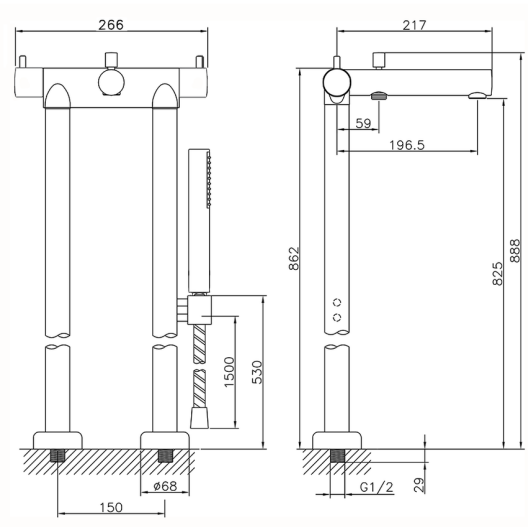

Thermostatic floor-mounted bath mixer TRATTO EVO_TVT39010

MODEL **TVT39010**

Thermostatic floor-mounted bath mixer, Riser shower bracket, 26 mm ABS minimalistic one spray handshower, 150 cm Brass flexible hose

AVAILABLE FINISHINGS

21 21 Chrome

CHARACTERISTICS

Cartridge Spare Parts **24.04A.PP**

8x20 Plus P Thermostatic Valve

Thermostatic

The Huber thermostatic is your personal water manager, helping you to handle, control and save water and energy.