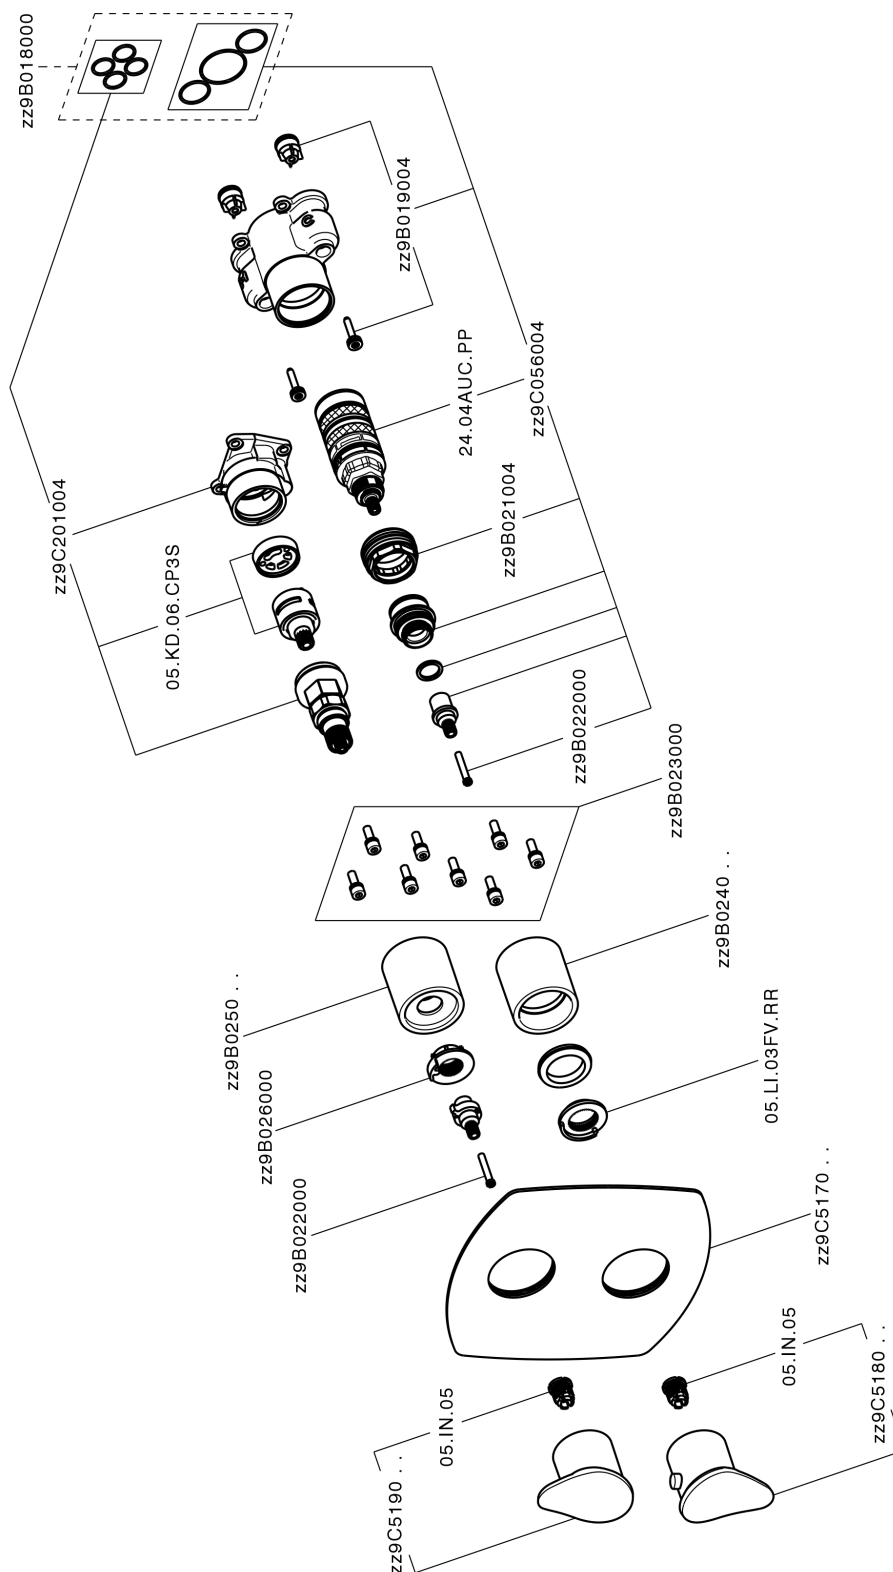

Exposed part for Thermostatic One Box Valve HARLOCK_HC0BT030

MODEL **HC0BT030**

Exposed part for Thermostatic One Box Valve, with 1-2-3 outlet devia stop, Minimum depth of installation: 67 mm, without concealed part, for items ZB00B030-ZB00B031

AVAILABLE FINISHINGS

-  **21** 21 Chrome
-  **2P** 2P Rose Gold
-  **2Q** 2Q Black Titanium
-  **40** 40 Matt Black
-  **4Q** 4Q Matt White
-  **6T** 6T Chrome/Matt Black

CHARACTERISTICS

Cartridge Spare Parts **24.04A.PP**

8x20 Plus P Thermostatic Valve

Installation **Concealed**

Required concealed parts **ZB00B031**

ZB00B030

DeviaStop

The Huber Devia Stop technology allows to adjust the water flow and to direct it to the selected output point (overhead soaker, hand shower, etc).

Thermostatic

The Huber thermostatic is your personal water manager, helping you to handle, control and save water and energy.

Exposed part for Thermostatic One Box Valve HARLOCK_HC0BT030

HC0BT030

<https://en.huberitalia.com/exposed-part-for-thermostatic-one-box-valve-harlock-hc0bt030>