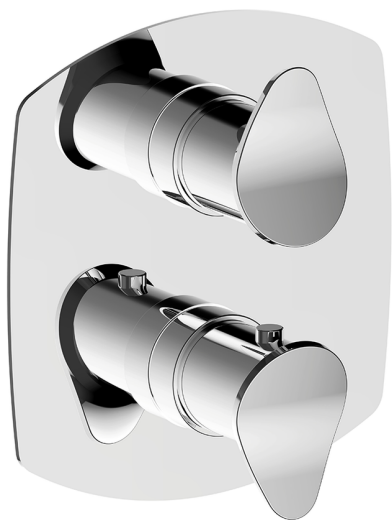

Exposed part for Thermostatic One Box Valve HARLOCK_HC0BT030

MODEL **HC0BT030**

Exposed part for Thermostatic One Box Valve, with 1-2-3 outlet devia stop, Minimum depth of installation: 67 mm, without concealed part, for items ZB00B030-ZB00B031

AVAILABLE FINISHINGS

-  **21** 21 Chrome
-  **2P** 2P Rose Gold
-  **2Q** 2Q Black Titanium
-  **40** 40 Matt Black
-  **4Q** 4Q Matt White
-  **6T** 6T Chrome/Matt Black

CHARACTERISTICS

Cartridge Spare Parts **24.04A.PP**

8x20 Plus P Thermostatic Valve

Installation **Concealed**

Required concealed parts **ZB00B031**

ZB00B030

DeviaStop

The Huber Devia Stop technology allows to adjust the water flow and to direct it to the selected output point (overhead soaker, hand shower, etc).

One Box Universal Concealed Part ONE BOX_ZB00B031

MODEL **ZB00B031**

One Box Universal Concealed Part, for 1 or 2 or 3 outlet thermostatic or single lever, without trim kit, with noise reducers, with sealing gasket