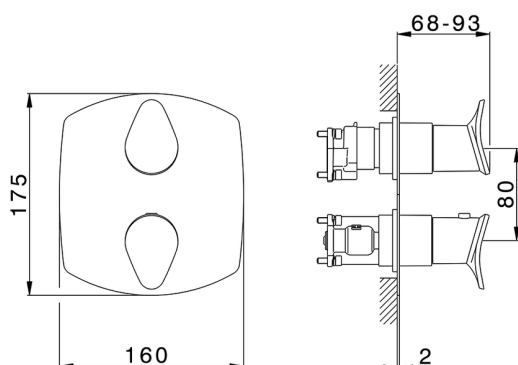

Exposed part for Thermostatic One Box Valve HARLOCK_HC0BT030

MODEL **HC0BT030**

Exposed part for Thermostatic One Box Valve, with 1-2-3 outlet devia stop, Minimum depth of installation: 67 mm, without concealed part, for items ZB00B030-ZB00B031

8x20 Plus P Thermostatic Valve

Installation **Concealed**

Required concealed parts **ZB00B031**

ZB00B030

DeviaStop

The Huber Devia Stop technology allows to adjust the water flow and to direct it to the selected output point (overhead soaker, hand shower, etc).