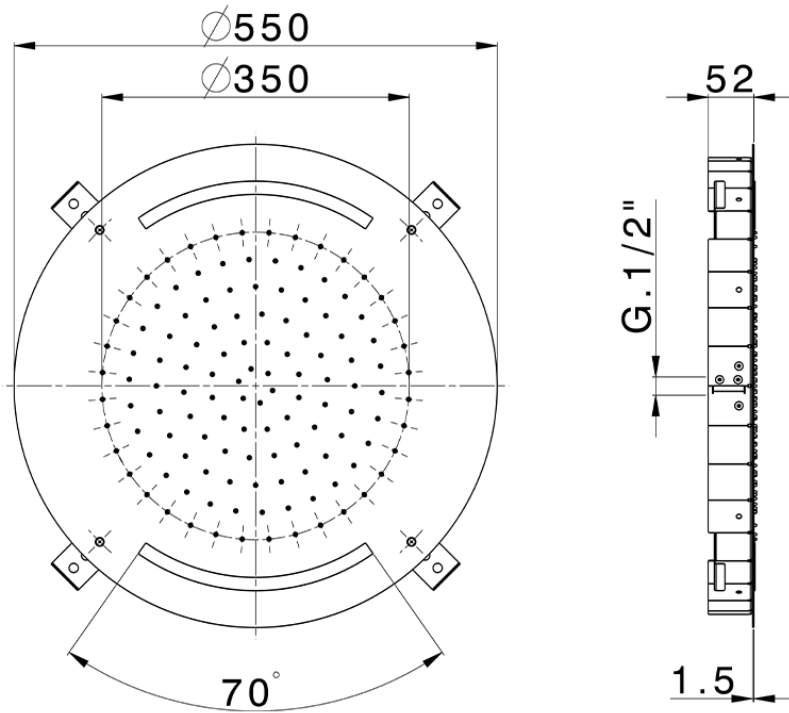

Ø 550 mm Chromotherapy Ceiling showerhead ZEN_ZS1C0030

ZS1C0030

<https://en.huberitalia.com/o-550-mm-chromotherapy-ceiling-showerhead-zen-zs1c0030>

2024-12-18