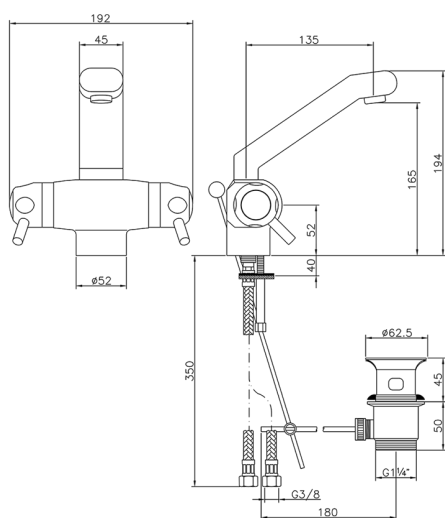

Thermostatic

The Huber thermostatic is your personal water manager, helping you to handle, control and save water and energy.

2024-12-18