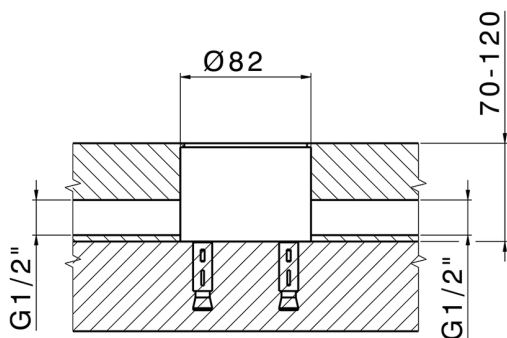

Exposed part for single-lever bath shower mixer M32_MT014200

MODEL **MT014200**

Exposed part for single-lever bath shower mixer, handshower holder on column, 23 mm Brass One Spray handshower, 150 cm smooth SUPREME Flexible Hose, without concealed part (for item ZB004510)

35 mm Cartridge

Installation **Concealed**

Required concealed parts **ZB004510**

Exposed part for single-lever bath shower mixer M32_MT014200

MT014200

<https://en.huberitalia.com/exposed-part-for-single-lever-bath-shower-mixer-m32-mt014200>

Concealed part single lever free-standing CONCEALED_ZB004510

MODEL **ZB004510**

Floor mounted concealed part, for free-standing mixer

AVAILABLE FINISHINGS

 **04** 04 Without finishing

CHARACTERISTICS

Installation	Concealed
Concealed	1