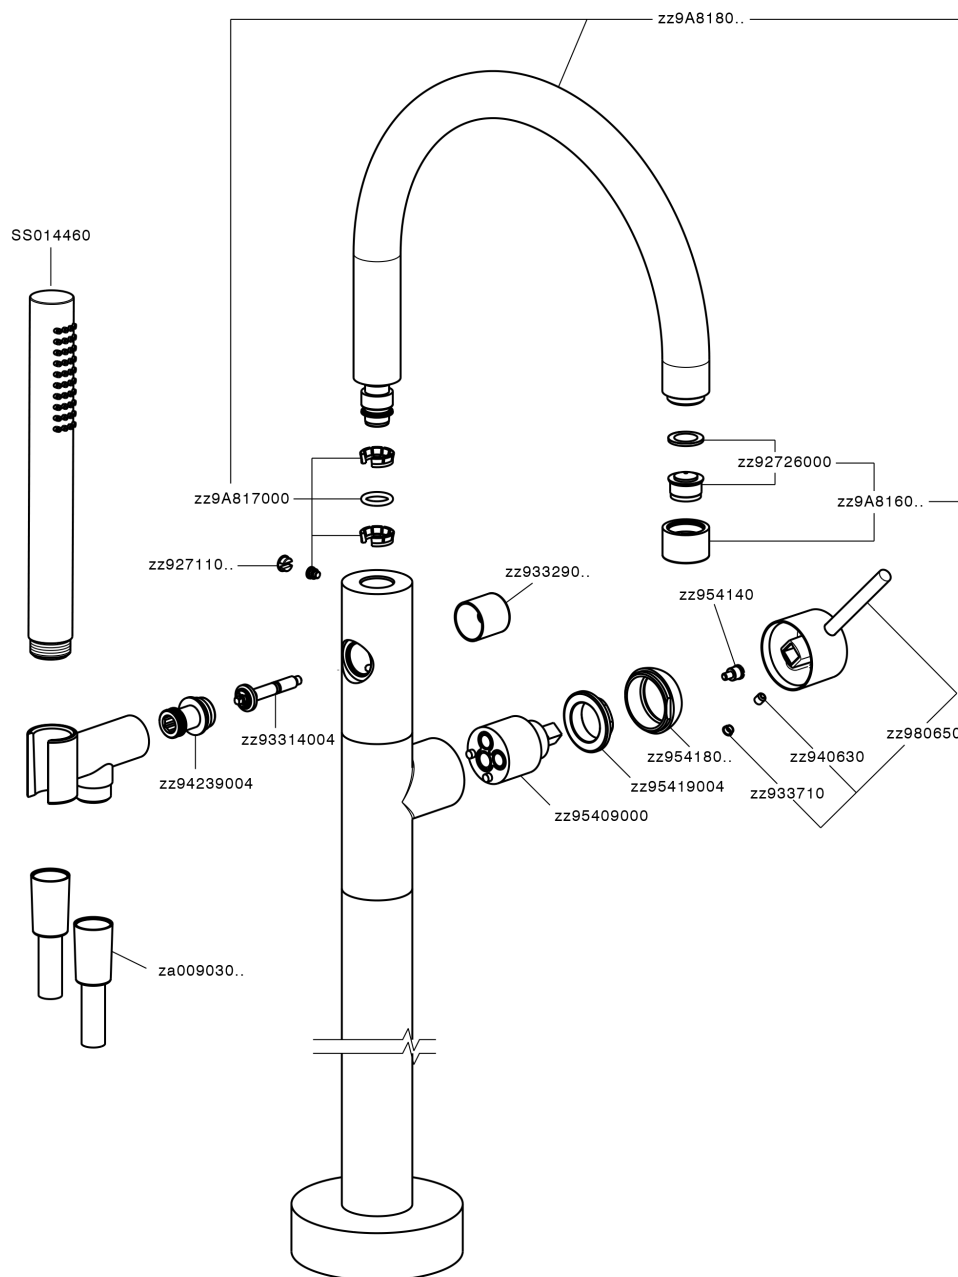

Exposed part for single-lever bath shower mixer M32_MT014200

MT014200

<https://en.huberitalia.com/exposed-part-for-single-lever-bath-shower-mixer-m32-mt014200>

Concealed part single lever free-standing CONCEALED_ZB004510

ZB004510

<https://en.huberitalia.com/concealed-part-single-lever-free-standing-concealed-zb004510>

2024-11-23