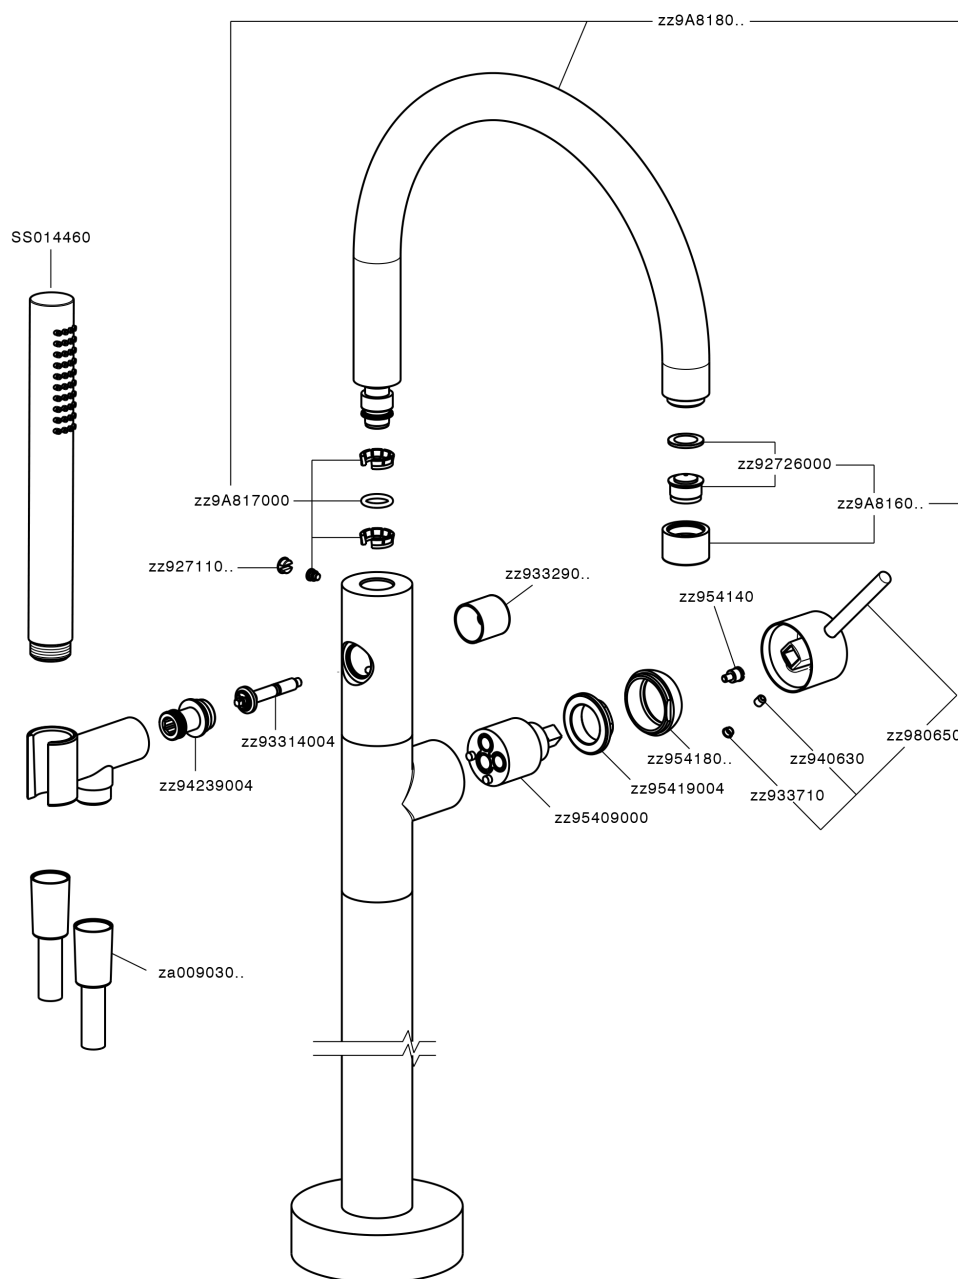

Exposed part for single-lever bath shower mixer M32_MT014200

MT014200

<https://en.huberitalia.com/exposed-part-for-single-lever-bath-shower-mixer-m32-mt014200>

Concealed part single lever free-standing CONCEALED_ZB004510

ZB004510

<https://en.huberitalia.com/concealed-part-single-lever-free-standing-concealed-zb004510>

2024-11-23