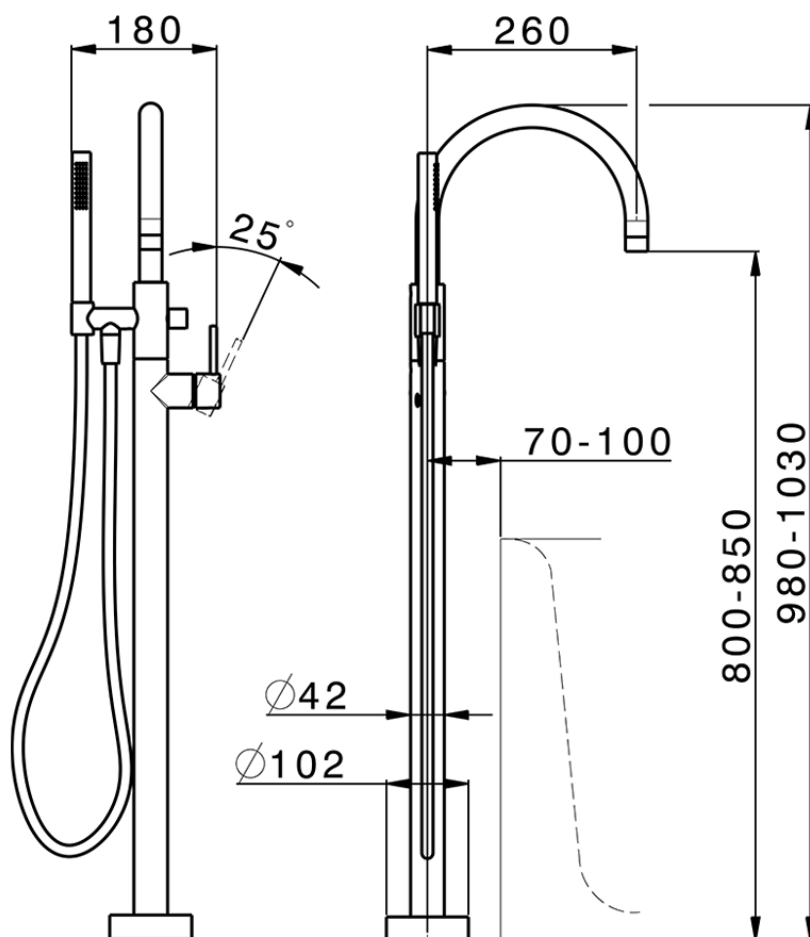

Exposed part for single-lever bath shower mixer M32_MT014200

MT014200

<https://en.huberitalia.com/exposed-part-for-single-lever-bath-shower-mixer-m32-mt014200>