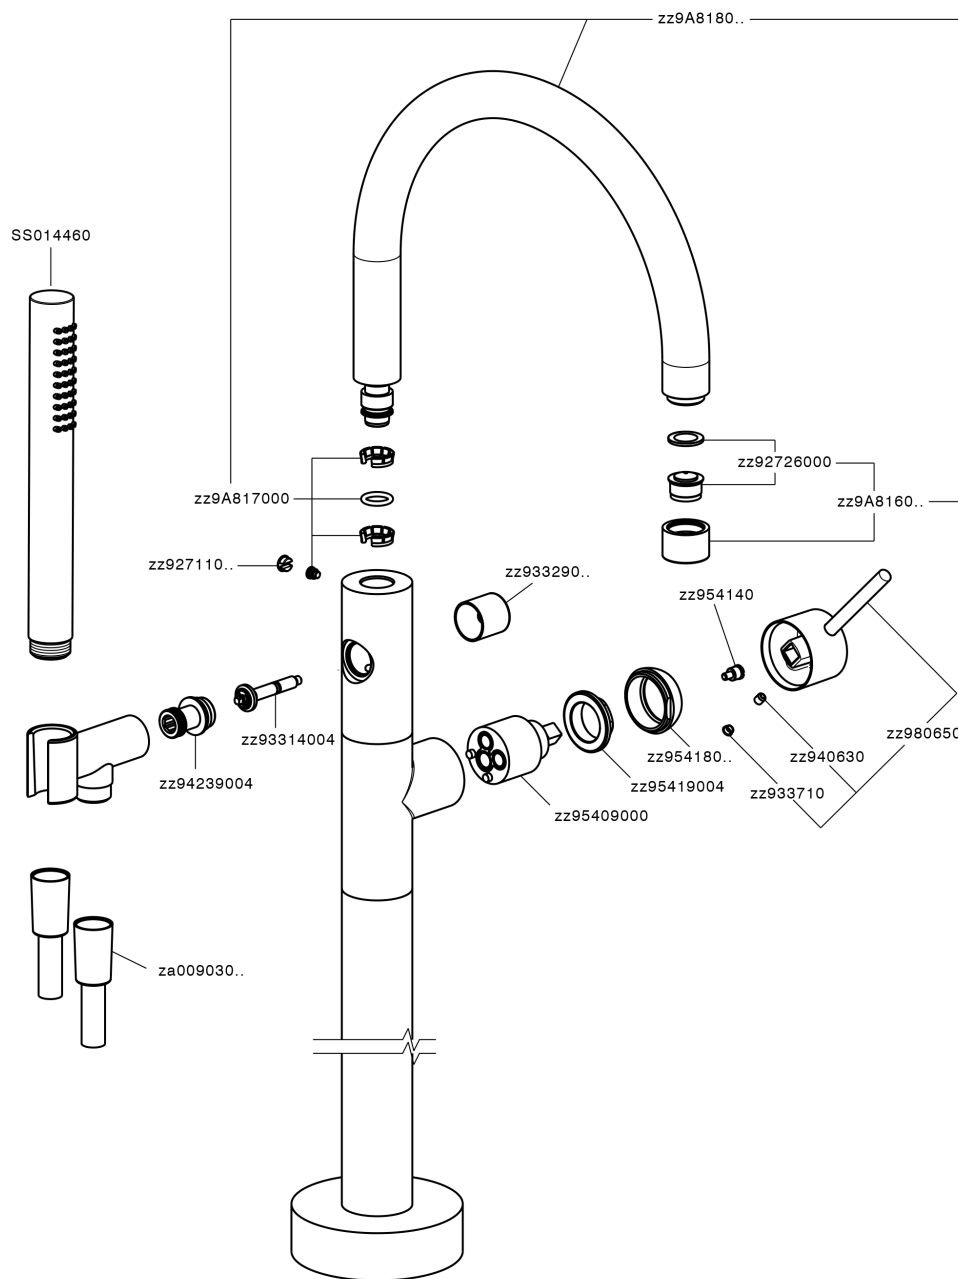

Exposed part for single-lever bath shower mixer M32_MT014200

MT014200

<https://en.huberitalia.com/exposed-part-for-single-lever-bath-shower-mixer-m32-mt014200>

Concealed part single lever free-standing CONCEALED_ZB004510

ZB004510

<https://en.huberitalia.com/concealed-part-single-lever-free-standing-concealed-zb004510>

2024-11-24