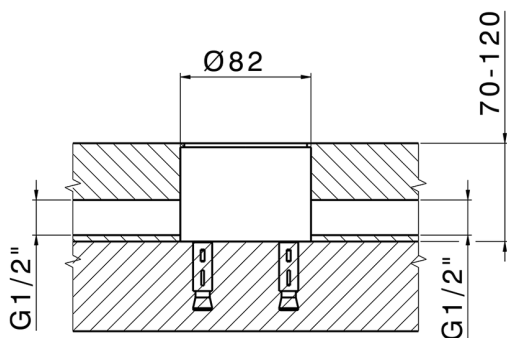

## Exposed part for single-lever bath shower mixer M32\_MT014200

MODEL **MT014200**

Exposed part for single-lever bath shower mixer, handshower holder on column, 23 mm Brass One Spray handshower, 150 cm smooth SUPREME Flexible Hose, without concealed part (for item ZB004510)

### CHARACTERISTICS

Cartridge Spare Parts **ZZ95409000**

**35 mm Cartridge**

Installation **Concealed**

Required concealed parts **ZB004510**

MODEL **ZB004510**

Floor mounted concealed part, for free-standing mixer

AVAILABLE FINISHINGS

 **04** 04 Without finishing

CHARACTERISTICS

Installation	<b>Concealed</b>
Concealed	<b>1</b>

2024-11-21