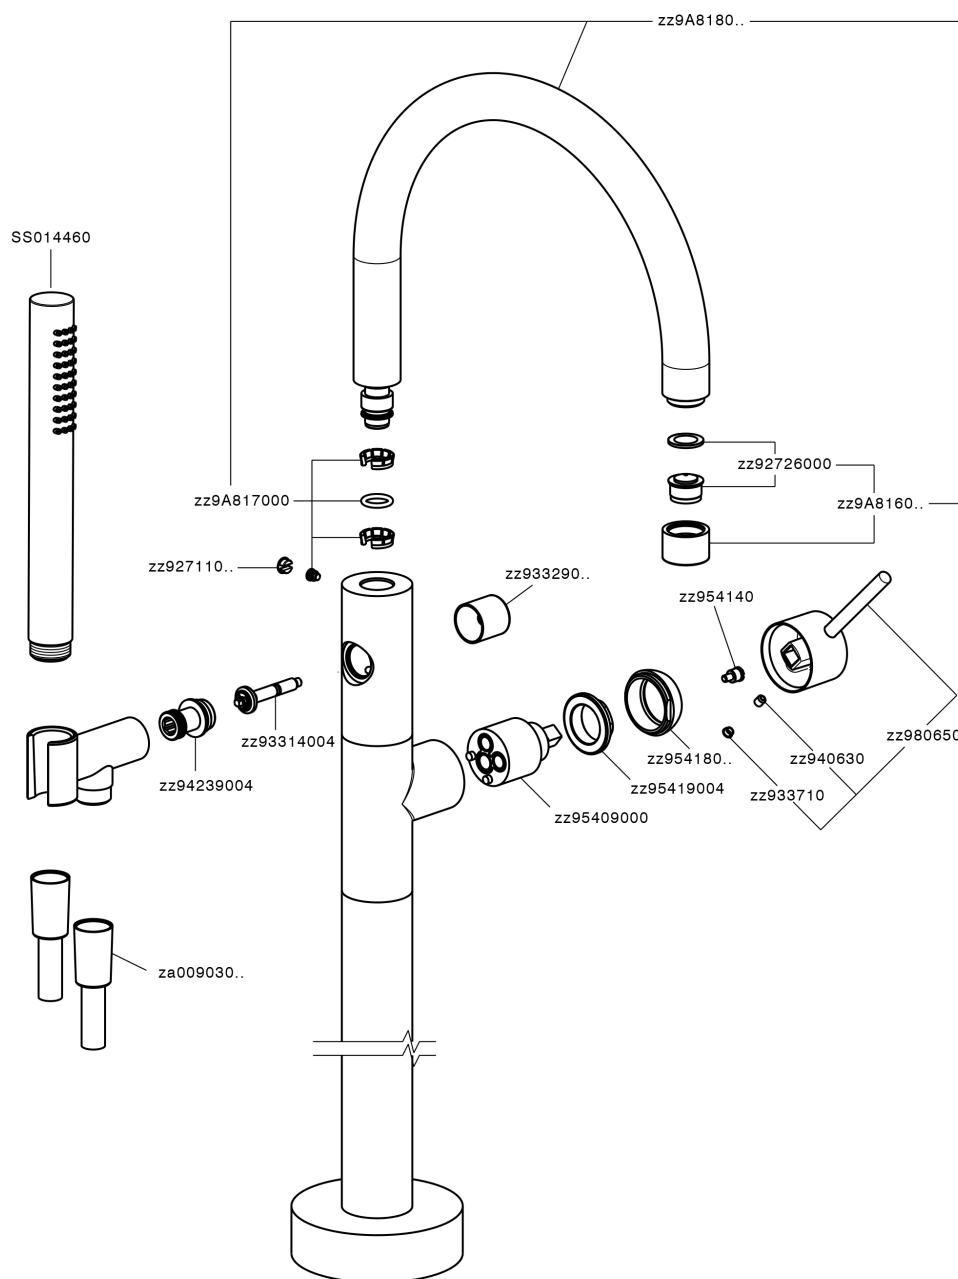

## Exposed part for single-lever bath shower mixer M32\_MT014200

MODEL **MT014200**

Exposed part for single-lever bath shower mixer, handshower holder on column, 23 mm Brass One Spray handshower, 150 cm smooth SUPREME Flexible Hose, without concealed part (for item ZB004510)

### CHARACTERISTICS

Cartridge Spare Parts **ZZ95409000**

**35 mm Cartridge**

Installation **Concealed**

Required concealed parts **ZB004510**

## Exposed part for single-lever bath shower mixer M32\_MT014200

MT014200

<https://en.huberitalia.com/exposed-part-for-single-lever-bath-shower-mixer-m32-mt014200>

**Concealed part single lever free-standing CONCEALED\_ZB004510**

MODEL **ZB004510**

Floor mounted concealed part, for free-standing mixer

AVAILABLE FINISHINGS

 **04** 04 Without finishing

CHARACTERISTICS

Installation	<b>Concealed</b>
Concealed	<b>1</b>

2024-11-21