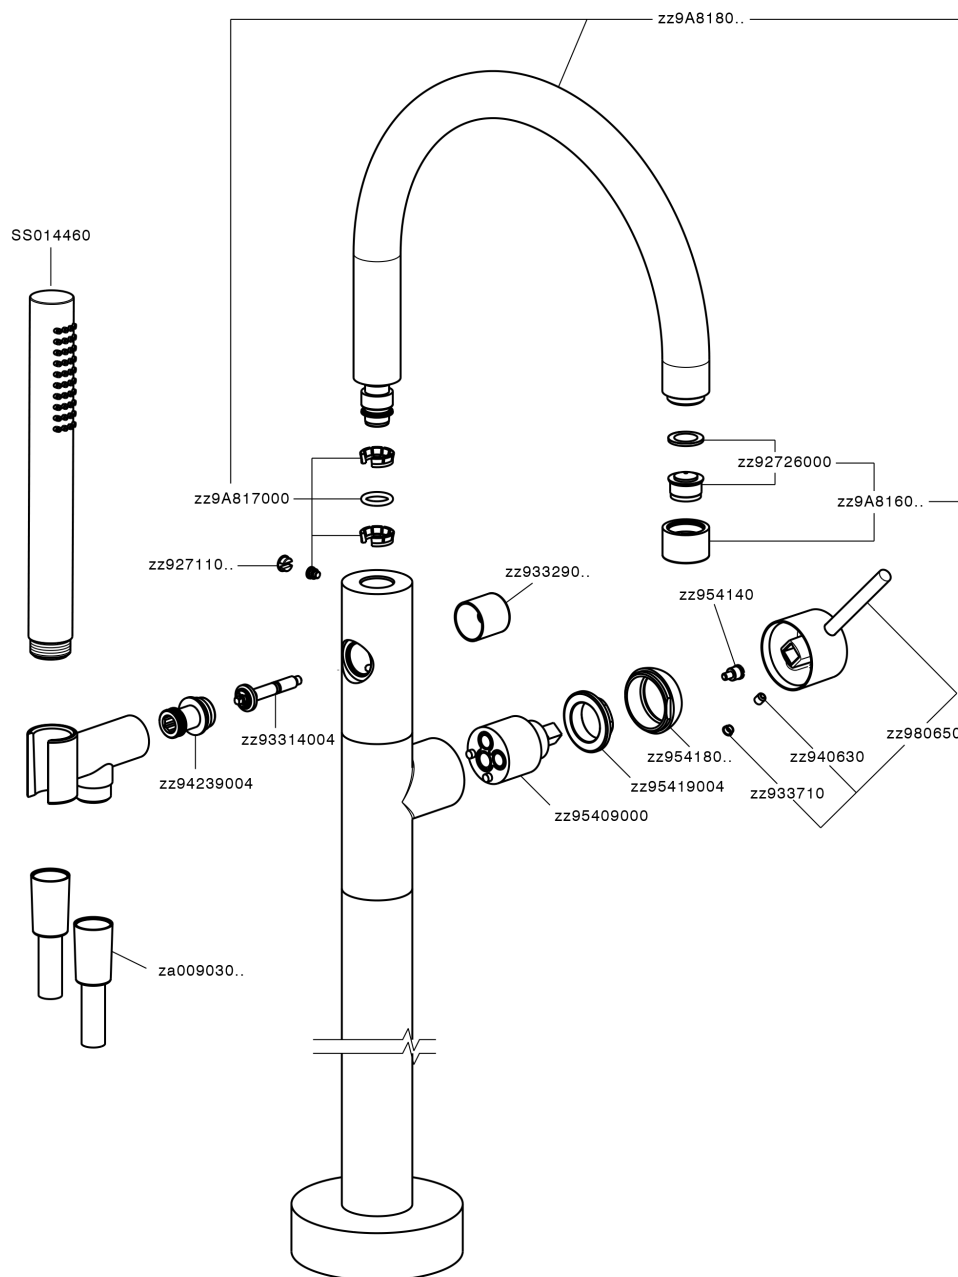

## Exposed part for single-lever bath shower mixer M32\_MT014200

MT014200

<https://en.huberitalia.com/exposed-part-for-single-lever-bath-shower-mixer-m32-mt014200>

Concealed part single lever free-standing CONCEALED\_ZB004510

ZB004510

<https://en.huberitalia.com/concealed-part-single-lever-free-standing-concealed-zb004510>

2024-11-23