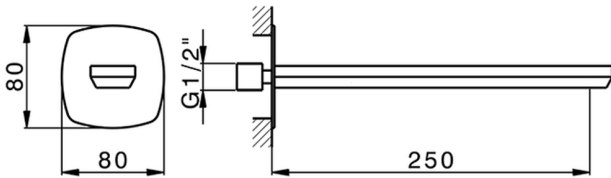

Filler spout HARLOCK_HC000242

MODEL **HC000242**

Filler spout, L.250 mm, 1/2" M connection

AVAILABLE FINISHINGS

- **21** 21 Chrome
- **2P** 2P Rose Gold
- **2Q** 2Q Black Titanium
- **40** 40 Matt Black
- **4Q** 4Q Matt White

CHARACTERISTICS

2026-04-08