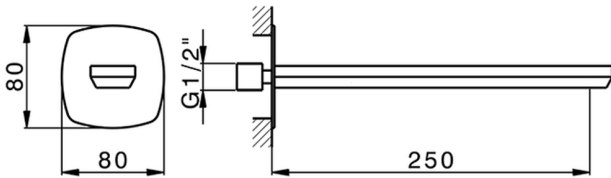

Filler spout HARLOCK_HC000242

MODEL **HC000242**

Filler spout, L.250 mm, 1/2" M connection

AVAILABLE FINISHINGS

- **21** 21 Chrome
- **2P** 2P Rose Gold
- **2Q** 2Q Black Titanium
- **40** 40 Matt Black
- **4Q** 4Q Matt White

CHARACTERISTICS

2026-06-13