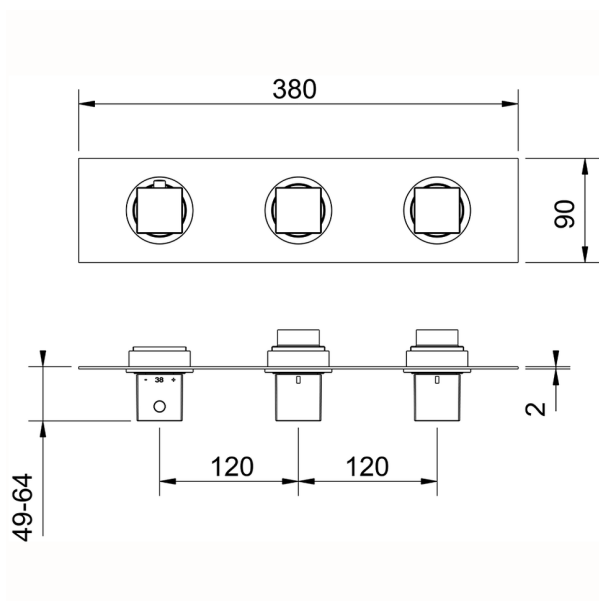

Cover Part for 2 Function Concealed Thermo Valve NUOVA EGO_NE01R200

MODEL **NE01R200**

Cover Part for 2 Function Concealed Thermo Valve, for item ZB01R200

AVAILABLE FINISHINGS

- **21** 21 Chrome
- **2F** 2F Brushed Nickel
- **40** 40 Matt Black
- **4Q** 4Q Matt White

CHARACTERISTICS

Installation **Concealed**
Required concealed parts **ZB01R200**

Thermostatic

The Huber thermostatic is your personal water manager, helping you to handle, control and save water and energy.