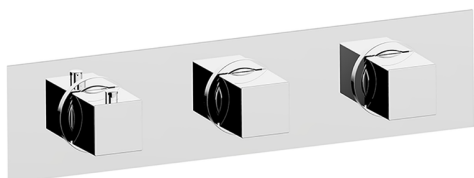

Cover Part for 2 Function Concealed Thermo Valve NUOVA EGO_NE01R200

MODEL **NE01R200**

Cover Part for 2 Function Concealed Thermo Valve, for item ZB01R200

AVAILABLE FINISHINGS

-  **21** 21 Chrome
-  **2F** 2F Brushed Nickel
-  **40** 40 Matt Black
-  **4Q** 4Q Matt White

CHARACTERISTICS

Installation **Concealed**
 Required concealed parts **ZB01R200**

Thermostatic

The Huber thermostatic is your personal water manager, helping you to handle, control and save water and energy.

2 Function Concealed Thermostatic Valve CONCEALED_ZB01R200

MODEL **ZB01R200**

2 Function Concealed Thermostatic Valve

AVAILABLE FINISHINGS

 **04** 04 Without finishing

CHARACTERISTICS

Installation	Concealed
Cartridge Spare Parts	23.51A.HF
HF Thermostatic Valve	
Concealed	1