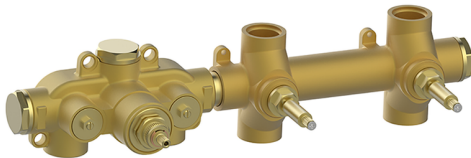

Cover Part for 2 Function Concealed Thermo Valve NUOVA EGO_NE01R200

MODEL **NE01R200**

Cover Part for 2 Function Concealed Thermo Valve, for item ZB01R200

AVAILABLE FINISHINGS

-  **21** 21 Chrome
-  **2F** 2F Brushed Nickel
-  **40** 40 Matt Black
-  **4Q** 4Q Matt White

CHARACTERISTICS

Installation **Concealed**
 Required concealed parts **ZB01R200**

Thermostatic

The Huber thermostatic is your personal water manager, helping you to handle, control and save water and energy.

2 Function Concealed Thermostatic Valve CONCEALED_ZB01R200

MODEL **ZB01R200**

2 Function Concealed Thermostatic Valve

AVAILABLE FINISHINGS

 **04** 04 Without finishing

CHARACTERISTICS

Installation	Concealed
Cartridge Spare Parts	23.51A.HF
HF Thermostatic Valve	
Concealed	1