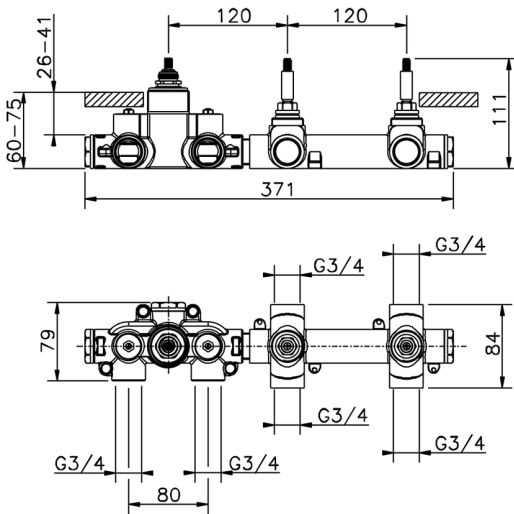

Cover Part for 2 Function Concealed Thermo Valve NUOVA EGO_NE01R200

MODEL **NE01R200**

Cover Part for 2 Function Concealed Thermo Valve, for item ZB01R200

AVAILABLE FINISHINGS

-  **21** 21 Chrome
-  **2F** 2F Brushed Nickel
-  **40** 40 Matt Black
-  **4Q** 4Q Matt White

2 Function Concealed Thermostatic Valve CONCEALED_ZB01R200

MODEL **ZB01R200**

2 Function Concealed Thermostatic Valve

AVAILABLE FINISHINGS

 **04** 04 Without finishing

CHARACTERISTICS

Installation	Concealed
Cartridge Spare Parts	23.51A.HF
HF Thermostatic Valve	
Concealed	1