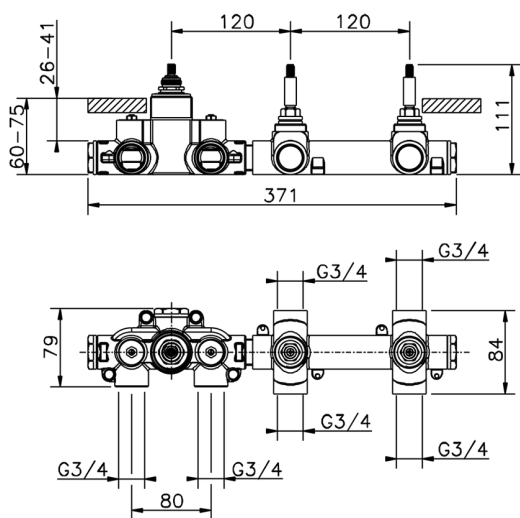

Cover Part for 2 Function Concealed Thermo Valve NUOVA EGO_NE01R200

MODEL **NE01R200**

Cover Part for 2 Function Concealed Thermo Valve, for item ZB01R200

AVAILABLE FINISHINGS

-  **21** 21 Chrome
-  **2F** 2F Brushed Nickel
-  **40** 40 Matt Black
-  **4Q** 4Q Matt White

2 Function Concealed Thermostatic Valve CONCEALED_ZB01R200

MODEL **ZB01R200**

2 Function Concealed Thermostatic Valve

AVAILABLE FINISHINGS

CHARACTERISTICS

Installation	Concealed
Cartridge Spare Parts	23.51A.HF
HF Thermostatic Valve	
Concealed	1