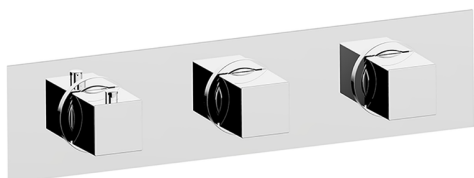

Cover Part for 2 Function Concealed Thermo Valve NUOVA EGO_NE01R200

MODEL **NE01R200**

Cover Part for 2 Function Concealed Thermo Valve, for item ZB01R200

AVAILABLE FINISHINGS

-  **21** 21 Chrome
-  **2F** 2F Brushed Nickel
-  **40** 40 Matt Black
-  **4Q** 4Q Matt White

CHARACTERISTICS

Installation **Concealed**
 Required concealed parts **ZB01R200**

Thermostatic

The Huber thermostatic is your personal water manager, helping you to handle, control and save water and energy.

2 Function Concealed Thermostatic Valve CONCEALED_ZB01R200

MODEL **ZB01R200**

2 Function Concealed Thermostatic Valve

AVAILABLE FINISHINGS

CHARACTERISTICS

Installation	Concealed
Cartridge Spare Parts	23.51A.HF
HF Thermostatic Valve	
Concealed	1