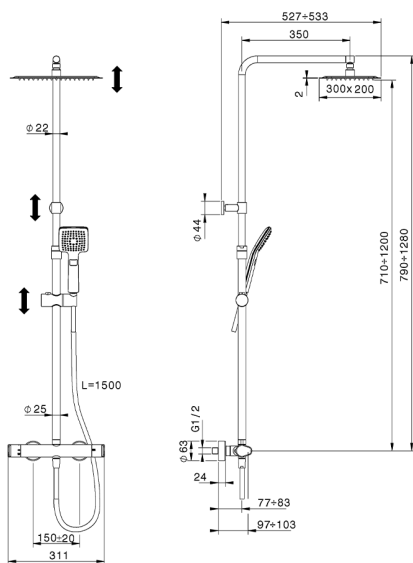

2-function Thermostatic shower set COLUMNS_H3C8403D

MODEL **H3C8403D40**

2-function Thermostatic shower set, 2-outlet deviasop, adjustable riser column, sliding handshower holder, 96x96 mm ABS 3 sprays handshower, 300x200 thick 2 mm Inox rectangular showerhead, 150 cm smooth SUPREME flexible hose

AVAILABLE FINISHINGS

40 Matt Black

CHARACTERISTICS

Cartridge Spare Parts **22.04A.AR - ZZ97279004**

Argo 2 (long filter) Thermostatic Valve

DeviaStop

The Huber Devia Stop technology allows to adjust the water flow and to direct it to the selected output point (overhead soaker, hand shower, etc).