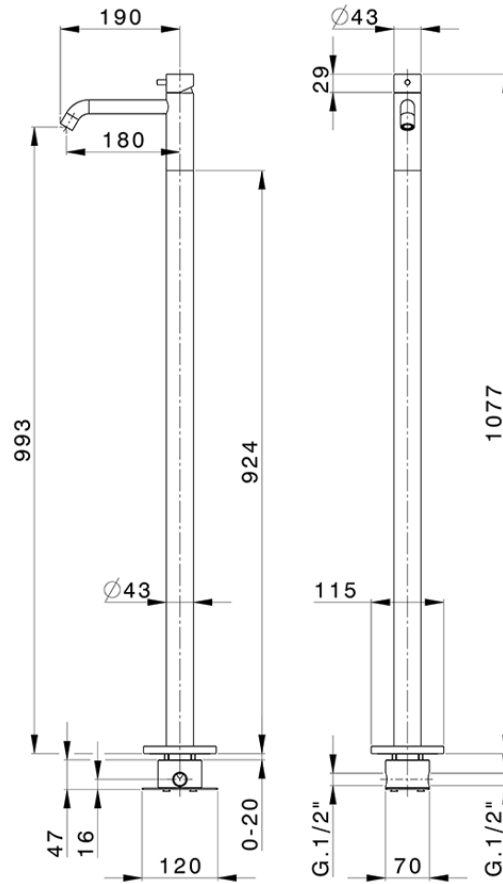

Single lever washbasin with floor mounted column LYNEX_LX004510

LX004514

<https://en.huberitalia.com/single-lever-washbasin-with-floor-mounted-column-lynex-lx004510>

2024-12-22