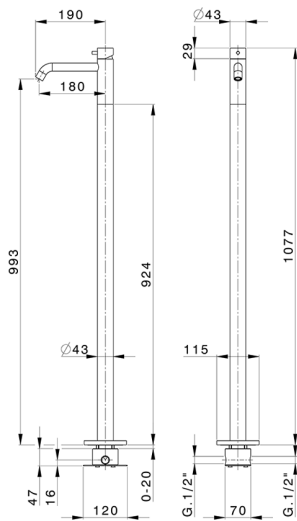

Single lever washbasin with floor mounted column LYNOX_LX004510

MODEL **LX004514**

Single lever washbasin with floor mounted column, concealed part included, Inox AISI 316L

AVAILABLE FINISHINGS

D1 D1 Brushed Inox

CHARACTERISTICS

Cartridge Spare Parts **ZZ99511000**

30 mm Cartridge

Installation **Concealed**

2024-12-22