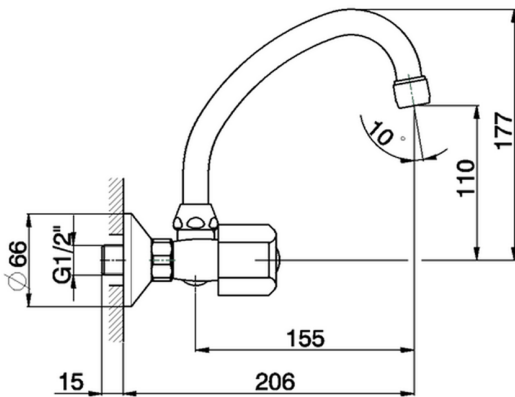

## Exposed sink mixer EVA\_EV000430

MODEL **EV000430**

Exposed sink mixer, swivel spout, without handles

AVAILABLE FINISHINGS

CHARACTERISTICS

2024-11-21