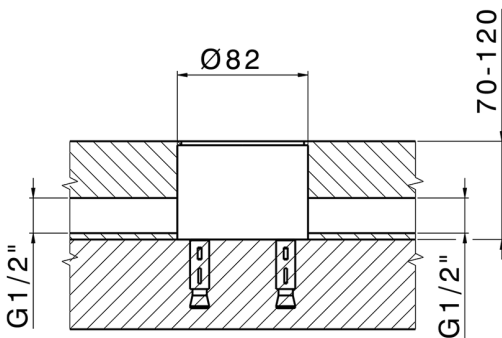

Exposed part for single basin on the floor NUOVA KIRUNA_K2014510

MODEL **K2014510**

Exposed part for single basin on the floor, without concealed part, for item ZB004510

AVAILABLE FINISHINGS

-  **21** 21 Chrome
-  **26** 26 Old Copper
-  **2F** 2F Brushed Nickel
-  **2W** 2W Brushed Gold
-  **40** 40 Matt Black
-  **4Q** 4Q Matt White

CHARACTERISTICS

Cartridge Spare Parts **ZZ99672000**

35 mm Cartridge

Installation **Concealed**

Required concealed parts **ZB004510**

EcoStop

EcoStop feature limits water flow to approximately 50% of maximum output with one point of resistance on setting. Push slightly past the middle stop only when full water output is required. This will save water up to 50%.

Concealed part single lever free-standing CONCEALED_ZB004510

MODEL **ZB004510**

Floor mounted concealed part, for free-standing mixer

AVAILABLE FINISHINGS

 **04** 04 Without finishing

CHARACTERISTICS

Installation	Concealed
Concealed	1