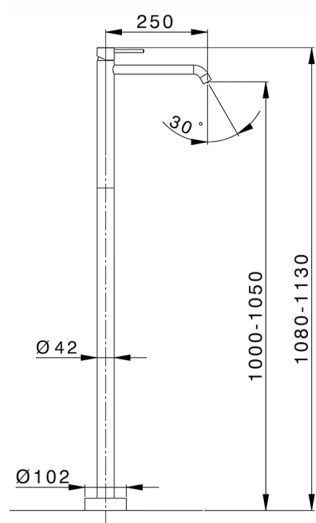

Exposed part for single basin on the floor NUOVA KIRUNA_K2014510

MODEL **K2014510**

Exposed part for single basin on the floor, without concealed part, for item ZB004510

AVAILABLE FINISHINGS

-  **21** 21 Chrome
-  **26** 26 Old Copper
-  **2F** 2F Brushed Nickel
-  **2W** 2W Brushed Gold
-  **40** 40 Matt Black
-  **4Q** 4Q Matt White

CHARACTERISTICS

Cartridge Spare Parts **ZZ99672000**

35 mm Cartridge

Installation **Concealed**

Required concealed parts **ZB004510**

EcoStop

EcoStop feature limits water flow to approximately 50% of maximum output with one point of resistance on setting. Push slightly past the middle stop only when full water output is required. This will save water up to 50%.

Concealed part single lever free-standing CONCEALED_ZB004510

MODEL **ZB004510**

Floor mounted concealed part, for free-standing mixer

AVAILABLE FINISHINGS

 **04** 04 Without finishing

CHARACTERISTICS

Installation	Concealed
Concealed	1