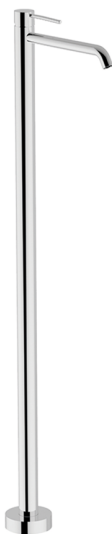

Exposed part for single basin on the floor NUOVA KIRUNA_K2014510

MODEL **K2014510**

Exposed part for single basin on the floor, without concealed part, for item ZB004510

AVAILABLE FINISHINGS

-  **21** 21 Chrome
-  **26** 26 Old Copper
-  **2F** 2F Brushed Nickel
-  **2W** 2W Brushed Gold
-  **40** 40 Matt Black
-  **4Q** 4Q Matt White

CHARACTERISTICS

Cartridge Spare Parts **ZZ99672000**

35 mm Cartridge

Installation **Concealed**

Required concealed parts **ZB004510**

EcoStop

EcoStop feature limits water flow to approximately 50% of maximum output with one point of resistance on setting. Push slightly past the middle stop only when full water output is required. This will save water up to 50%.

Concealed part single lever free-standing CONCEALED_ZB004510

MODEL **ZB004510**

Floor mounted concealed part, for free-standing mixer

AVAILABLE FINISHINGS

 **04** 04 Without finishing

CHARACTERISTICS

Installation	Concealed
Concealed	1