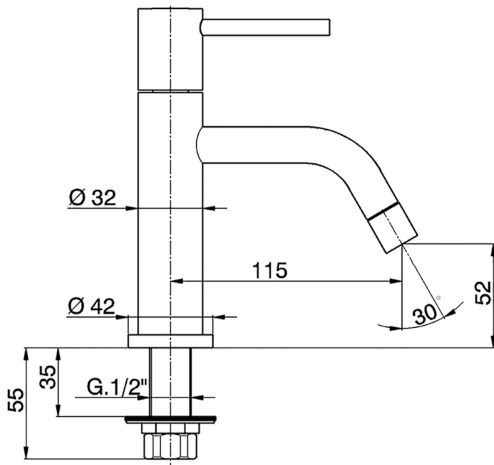

Pillar tap NUOVA KIRUNA_K2000900

MODEL **K2000900**

Pillar tap, without waste, without flexible hoses

AVAILABLE FINISHINGS

CHARACTERISTICS

2024-09-19