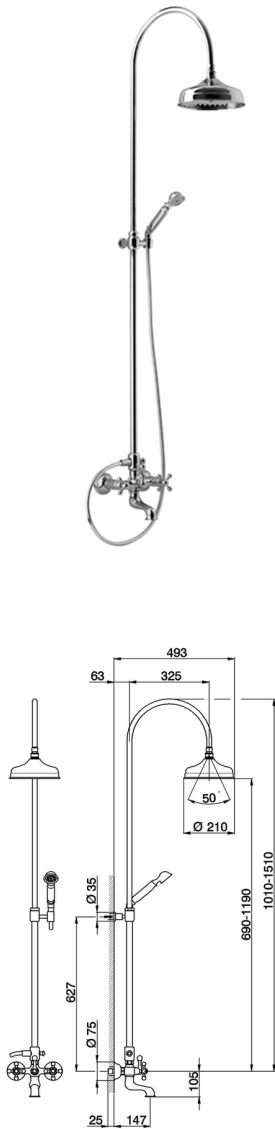

3-function Bath-shower mixer column CROISSETTE_AC904151

MODEL **AC904151**

3-function Bath-shower mixer column, 2-outlet diverter, adjustable riser column, not sliding shower bracket, classic D.53 mm Brass one spray handshower, D.210 mm Brass round showerhead, 150 cm flexible hose

AVAILABLE FINISHINGS

-  **21** 21 Chrome
-  **24** 24 Gold
-  **27** 27 Old Bronze
-  **2A** 2A Satin Brushed Nickel
-  **74** 74 Chrome/Gold
-  **2W** 2W Brushed Gold

CHARACTERISTICS

2024-12-19