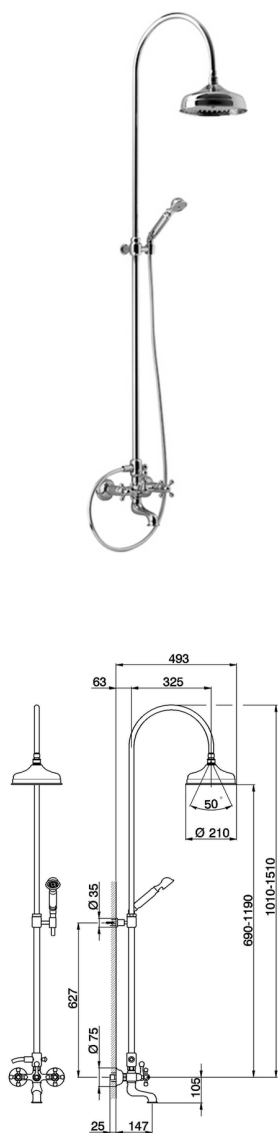

3-function Bath-shower mixer column CROISSETTE_AC904151

MODEL **AC904151**

3-function Bath-shower mixer column, 2-outlet diverter, adjustable riser column, not sliding shower bracket, classic D.53 mm Brass one spray handshower, D.210 mm Brass round showerhead, 150 cm flexible hose

AVAILABLE FINISHINGS

-  **21** 21 Chrome
-  **24** 24 Gold
-  **27** 27 Old Bronze
-  **2A** 2A Satin Brushed Nickel
-  **74** 74 Chrome/Gold
-  **2W** 2W Brushed Gold

CHARACTERISTICS

2024-12-18