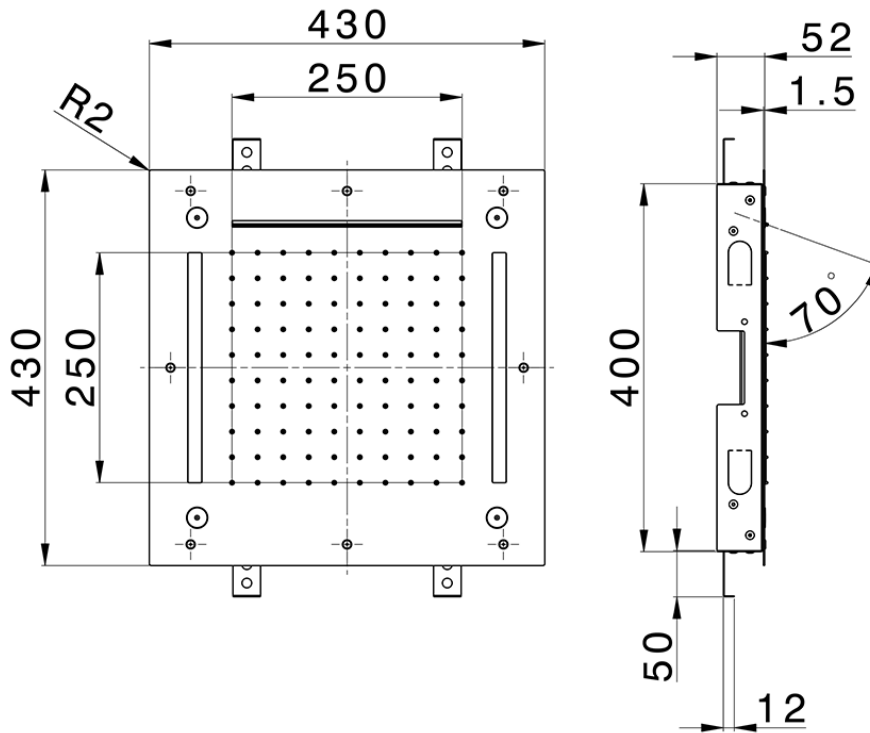

430x430 mm Chromotherapy Ceiling showerhead ZEN_ZS1C0065

ZS1C0065

<https://en.huberitalia.com/430x430-mm-chromotherapy-ceiling-showerhead-zen-zs1c0065>

2026-06-06