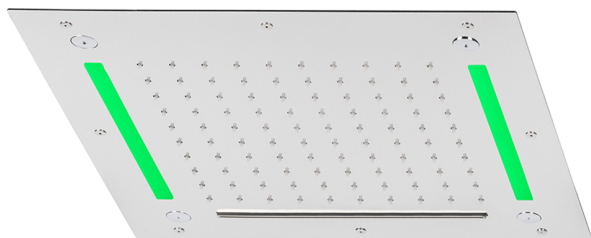

430x430 mm Chromotherapy Ceiling showerhead ZEN_ZS1C0065

MODEL **ZS1C0065**

430x430 mm Chromotherapy Ceiling showerhead, rain, spaying functions, waterfall, chromotherapy functions, built-in control included, Stainless Steel AISI 304

AVAILABLE FINISHINGS

-  **D1** D1 Brushed Inox
-  **40** 40 Matt Black
-  **4Q** 4Q Matt White
-  **5G** 5G Rose Gold
-  **D2** D2 Polished Inox

CHARACTERISTICS

2026-04-29