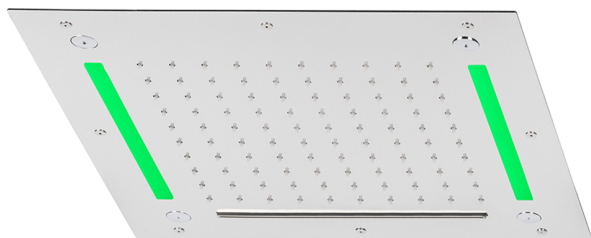

430x430 mm Chromotherapy Ceiling showerhead ZEN_ZS1C0065

MODEL **ZS1C0065**

430x430 mm Chromotherapy Ceiling showerhead, rain, spaying functions, waterfall, chromotherapy functions, built-in control included, Stainless Steel AISI 304

AVAILABLE FINISHINGS

-  **D1** D1 Brushed Inox
-  **40** 40 Matt Black
-  **4Q** 4Q Matt White
-  **5G** 5G Rose Gold
-  **D2** D2 Polished Inox

CHARACTERISTICS

2026-06-27