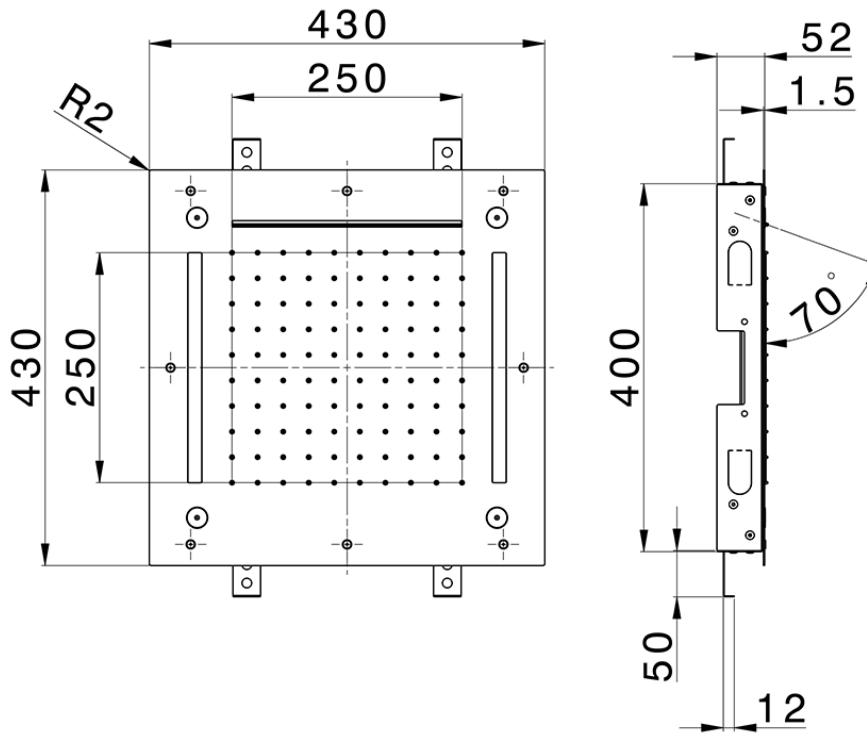

430x430 mm Chromotherapy Ceiling showerhead ZEN_ZS1C0065

ZS1C0065

<https://en.huberitalia.com/430x430-mm-chromotherapy-ceiling-showerhead-zen-zs1c0065>

2026-04-12