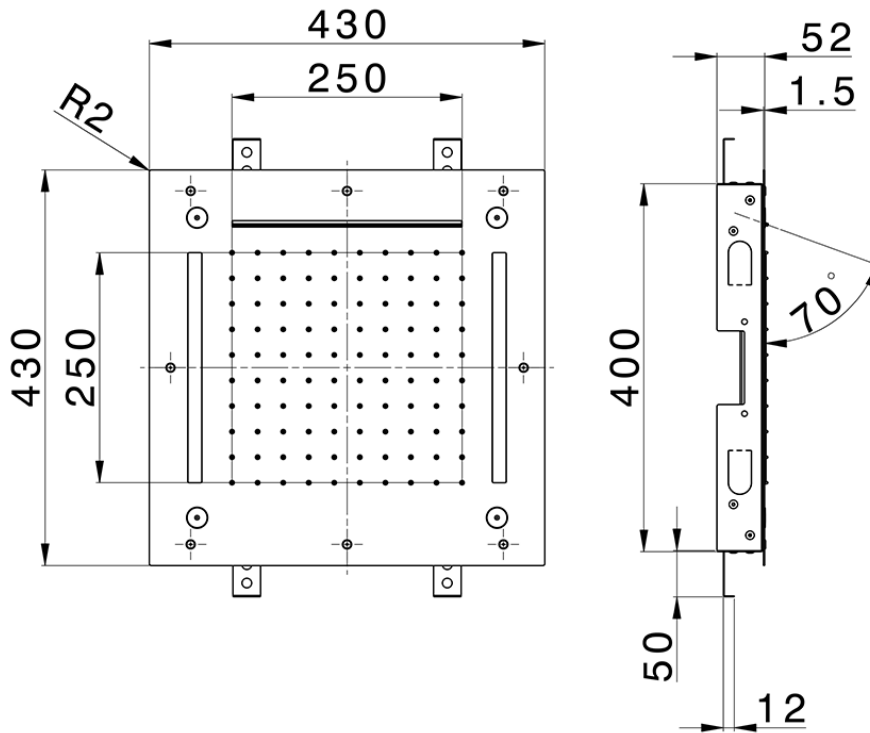

430x430 mm Chromotherapy Ceiling showerhead ZEN_ZS1C0065

ZS1C0065

<https://en.huberitalia.com/430x430-mm-chromotherapy-ceiling-showerhead-zen-zs1c0065>

2026-05-17