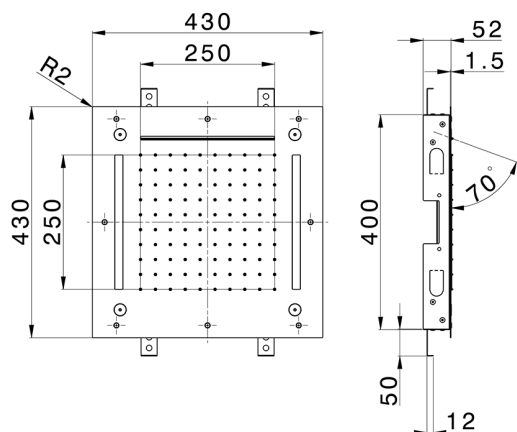

430x430 mm Chromotherapy Ceiling showerhead ZEN_ZS1C0065

MODEL **ZS1C0065**

430x430 mm Chromotherapy Ceiling showerhead, rain, spaying functions, waterfall, chromotherapy functions, built-in control included, Stainless Steel AISI 304