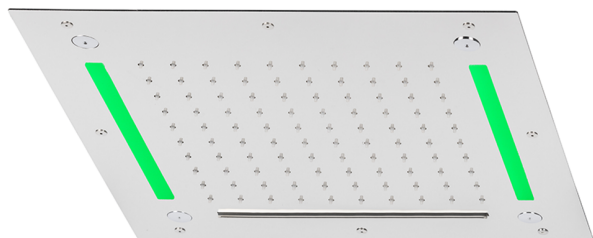

430x430 mm Chromotherapy Ceiling showerhead ZEN_ZS1C0065

MODEL **ZS1C0065**

430x430 mm Chromotherapy Ceiling showerhead, rain, spaying functions, waterfall, chromotherapy functions, built-in control included, Stainless Steel AISI 304

AVAILABLE FINISHINGS

-  **D1** D1 Brushed Inox
-  **40** 40 Matt Black
-  **4Q** 4Q Matt White
-  **5G** 5G Rose Gold
-  **D2** D2 Polished Inox

CHARACTERISTICS

2026-04-05