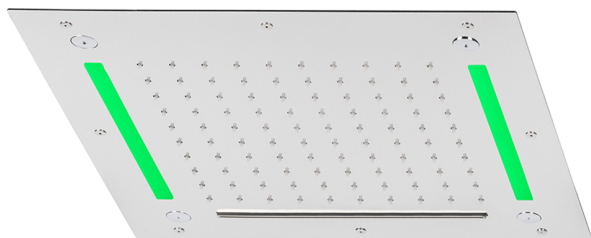

## 430x430 mm Chromotherapy Ceiling showerhead ZEN\_ZS1C0065

MODEL **ZS1C0065**

430x430 mm Chromotherapy Ceiling showerhead, rain, spaying functions, waterfall, chromotherapy functions, built-in control included, Stainless Steel AISI 304

### AVAILABLE FINISHINGS

-  **D1** D1 Brushed Inox
-  **40** 40 Matt Black
-  **4Q** 4Q Matt White
-  **5G** 5G Rose Gold
-  **D2** D2 Polished Inox