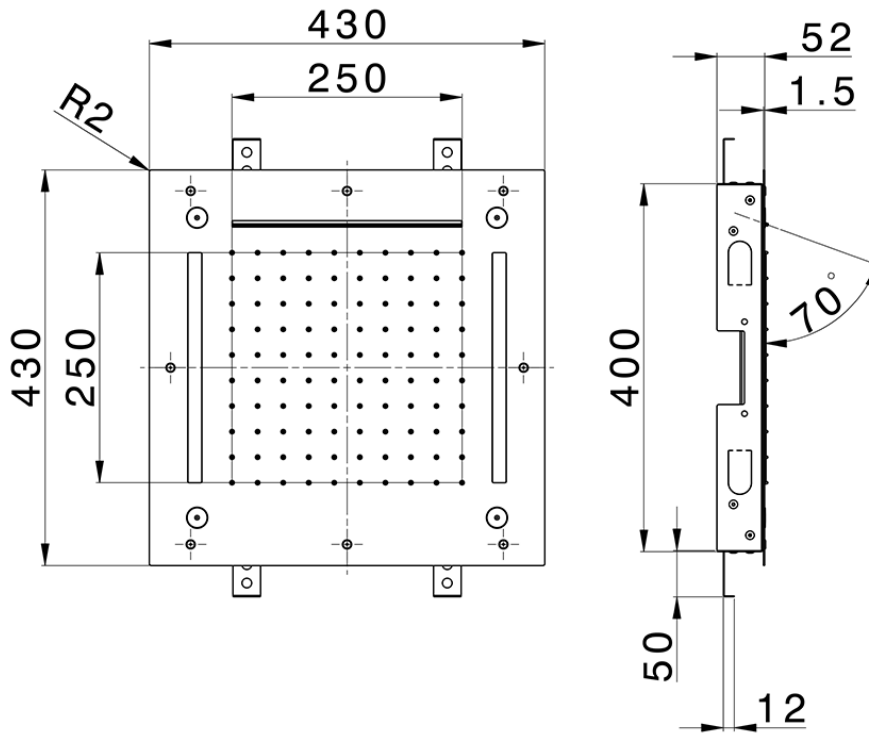

430x430 mm Chromotherapy Ceiling showerhead ZEN_ZS1C0065

ZS1C0065

<https://en.huberitalia.com/430x430-mm-chromotherapy-ceiling-showerhead-zen-zs1c0065>

2026-04-05