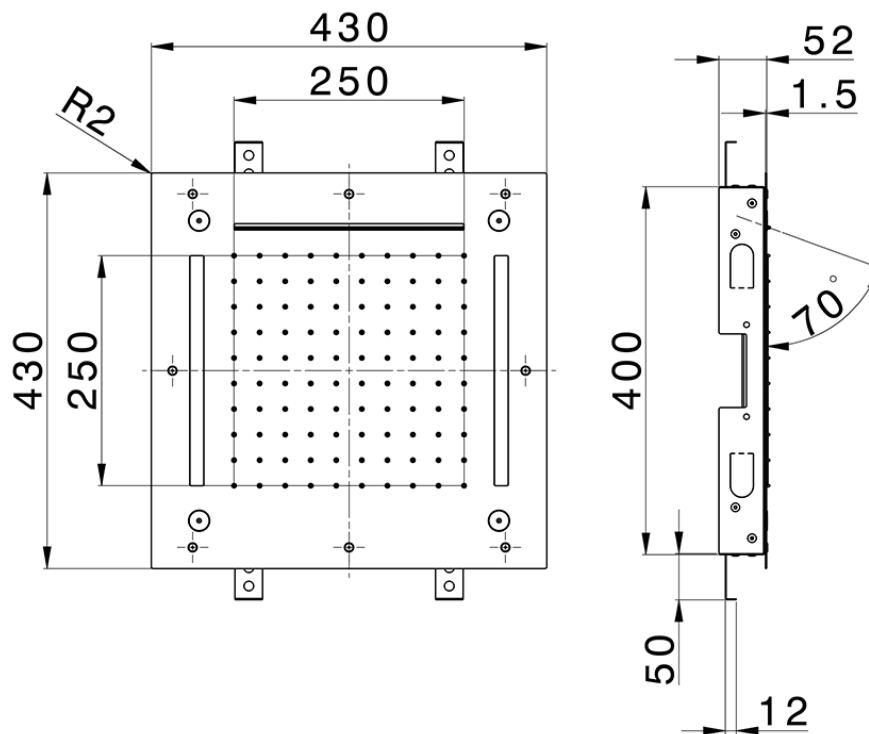

430x430 mm Chromotherapy Ceiling showerhead ZEN_ZS1C0065

ZS1C0065

<https://en.huberitalia.com/430x430-mm-chromotherapy-ceiling-showerhead-zen-zs1c0065>

2026-04-08