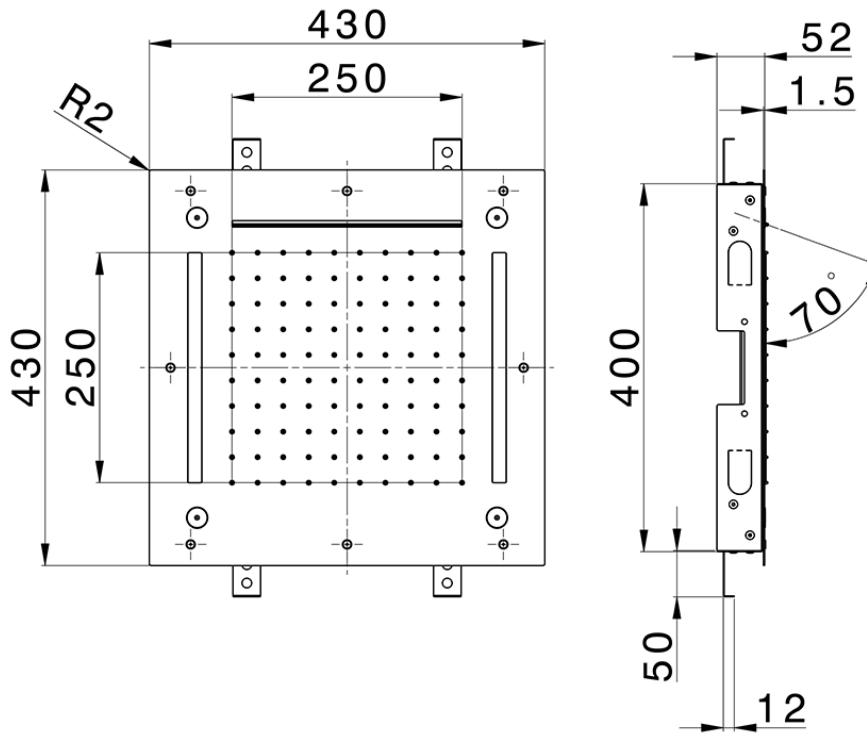

430x430 mm Chromotherapy Ceiling showerhead ZEN\_ZS1C0065

ZS1C0065

<https://en.huberitalia.com/430x430-mm-chromotherapy-ceiling-showerhead-zen-zs1c0065>

2026-04-10