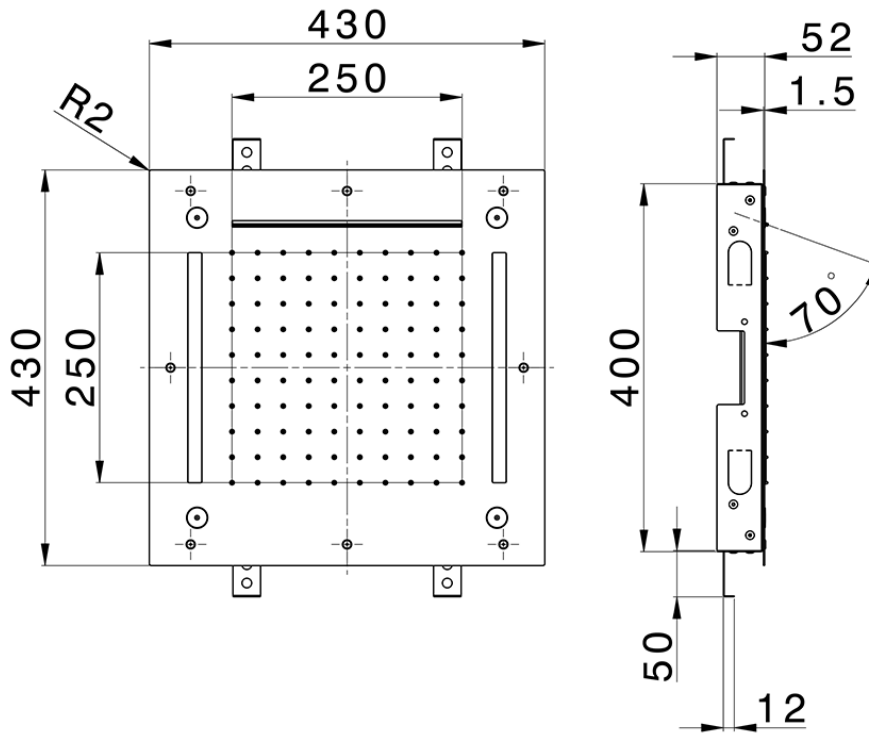

430x430 mm Chromotherapy Ceiling showerhead ZEN_ZS1C0065

ZS1C0065

<https://en.huberitalia.com/430x430-mm-chromotherapy-ceiling-showerhead-zen-zs1c0065>

2026-06-27