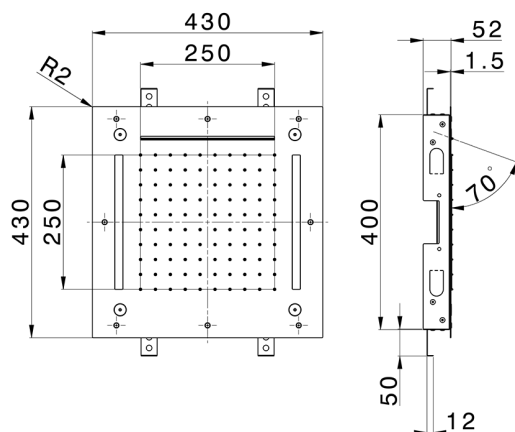

430x430 mm Chromotherapy Ceiling showerhead ZEN_ZS1C0065

MODEL **ZS1C0065**

430x430 mm Chromotherapy Ceiling showerhead, rain, spaying functions, waterfall, chromotherapy functions, built-in control included, Stainless Steel AISI 304