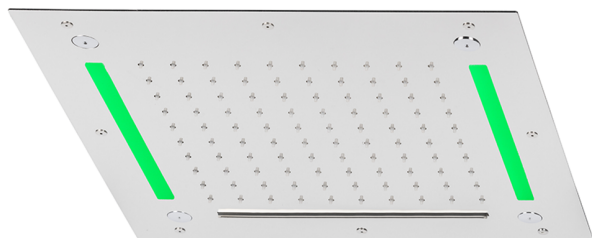

430x430 mm Chromotherapy Ceiling showerhead ZEN_ZS1C0065

MODEL **ZS1C0065**

430x430 mm Chromotherapy Ceiling showerhead, rain, spaying functions, waterfall, chromotherapy functions, built-in control included, Stainless Steel AISI 304

AVAILABLE FINISHINGS

-  **D1** D1 Brushed Inox
-  **40** 40 Matt Black
-  **4Q** 4Q Matt White
-  **5G** 5G Rose Gold
-  **D2** D2 Polished Inox

CHARACTERISTICS

2026-06-06