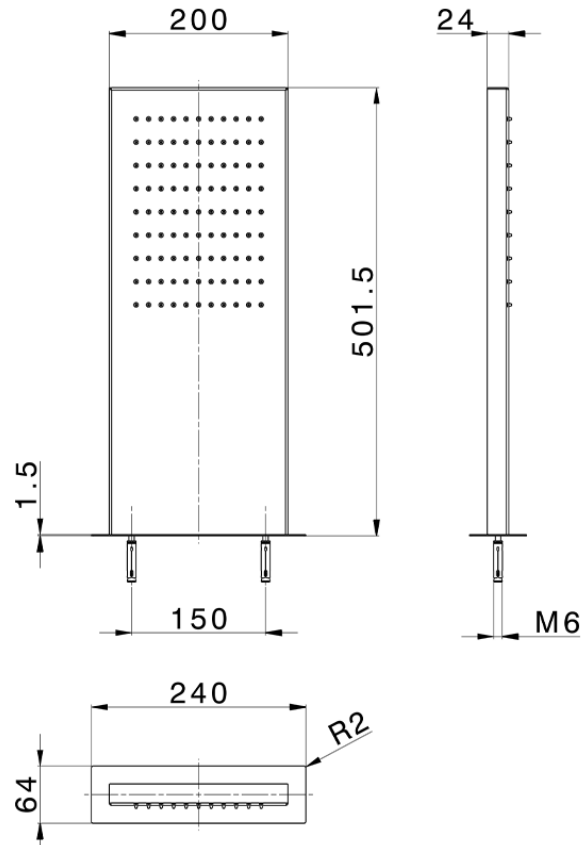

Rectangular wall-mounted showerhead ZEN_ZS122060

ZS122060

<https://en.huberitalia.com/rectangular-wall-mounted-showerhead-zen-zs122060>

2025-04-24