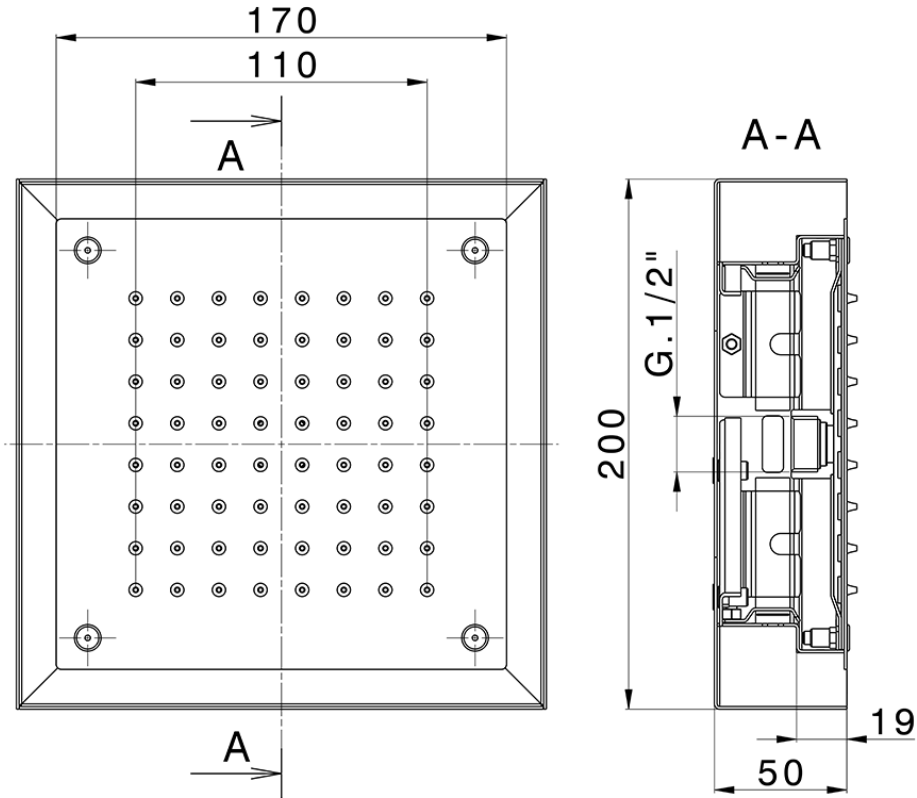

200x200 mm Chromotherapy Ceiling showerhead ZEN_ZS1C0240

ZS1C0240

<https://en.huberitalia.com/200x200-mm-chromotherapy-ceiling-showerhead-zen-zs1c0240>

2024-12-18