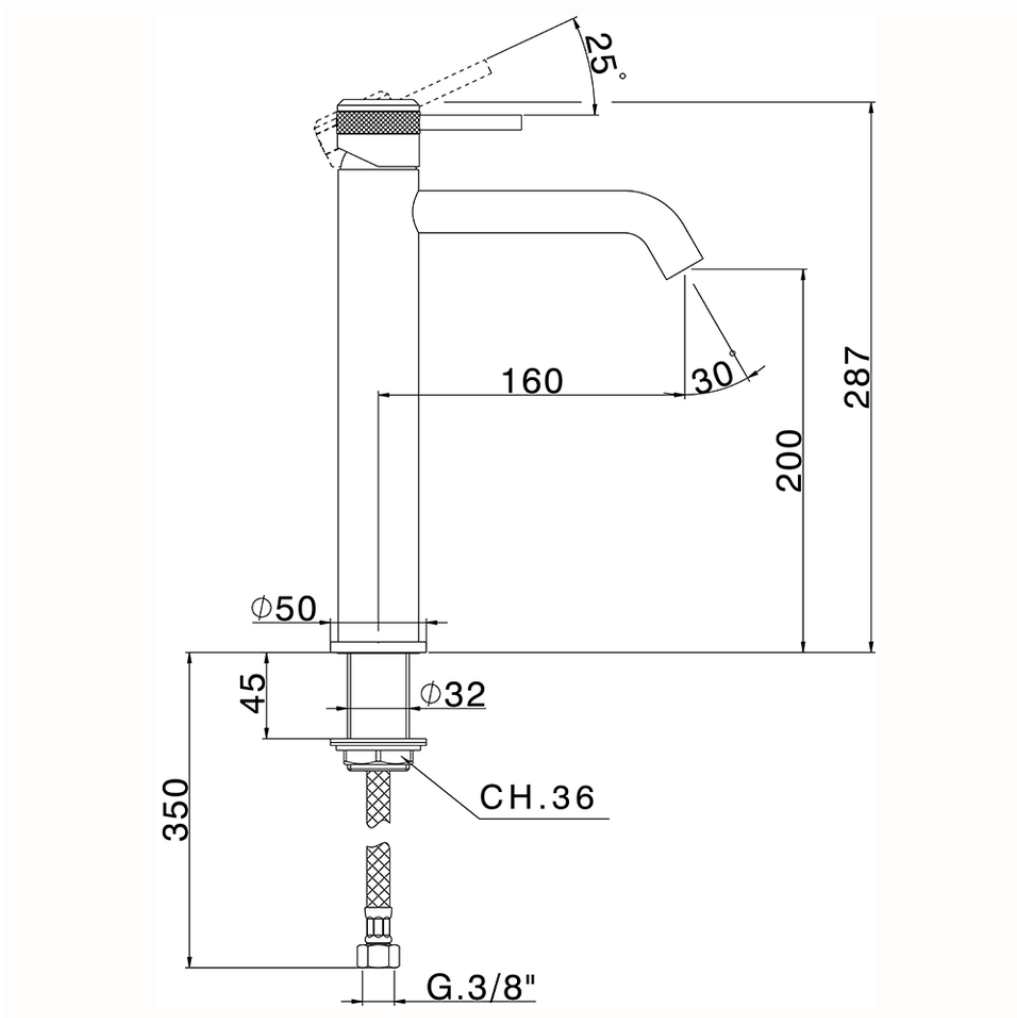

Single lever tall washbasin mixer CHRONOS_CR003540

CR003540

<https://en.huberitalia.com/single-lever-tall-washbasin-mixer-chronos-cr003540>

2026-04-08