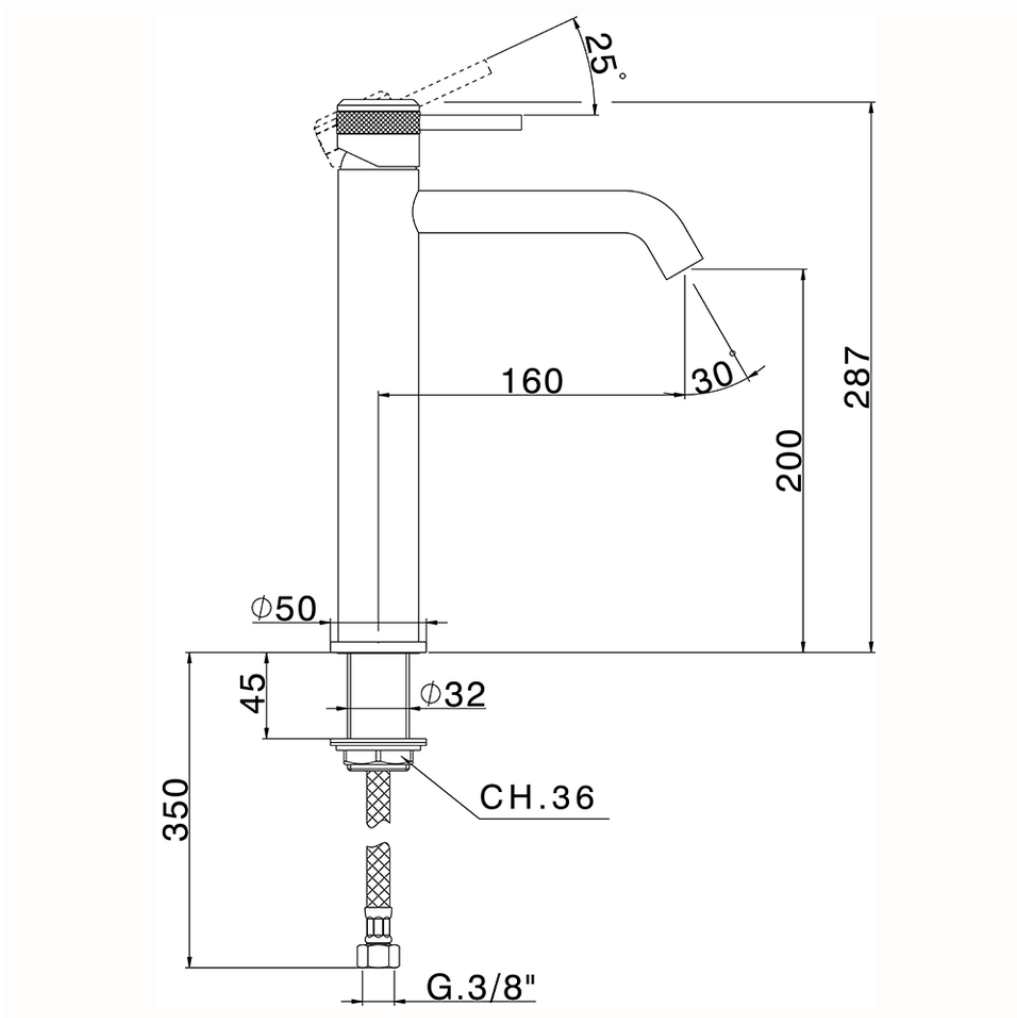

Single lever tall washbasin mixer CHRONOS\_CR003540

CR003540

<https://en.huberitalia.com/single-lever-tall-washbasin-mixer-chronos-cr003540>

2026-05-02