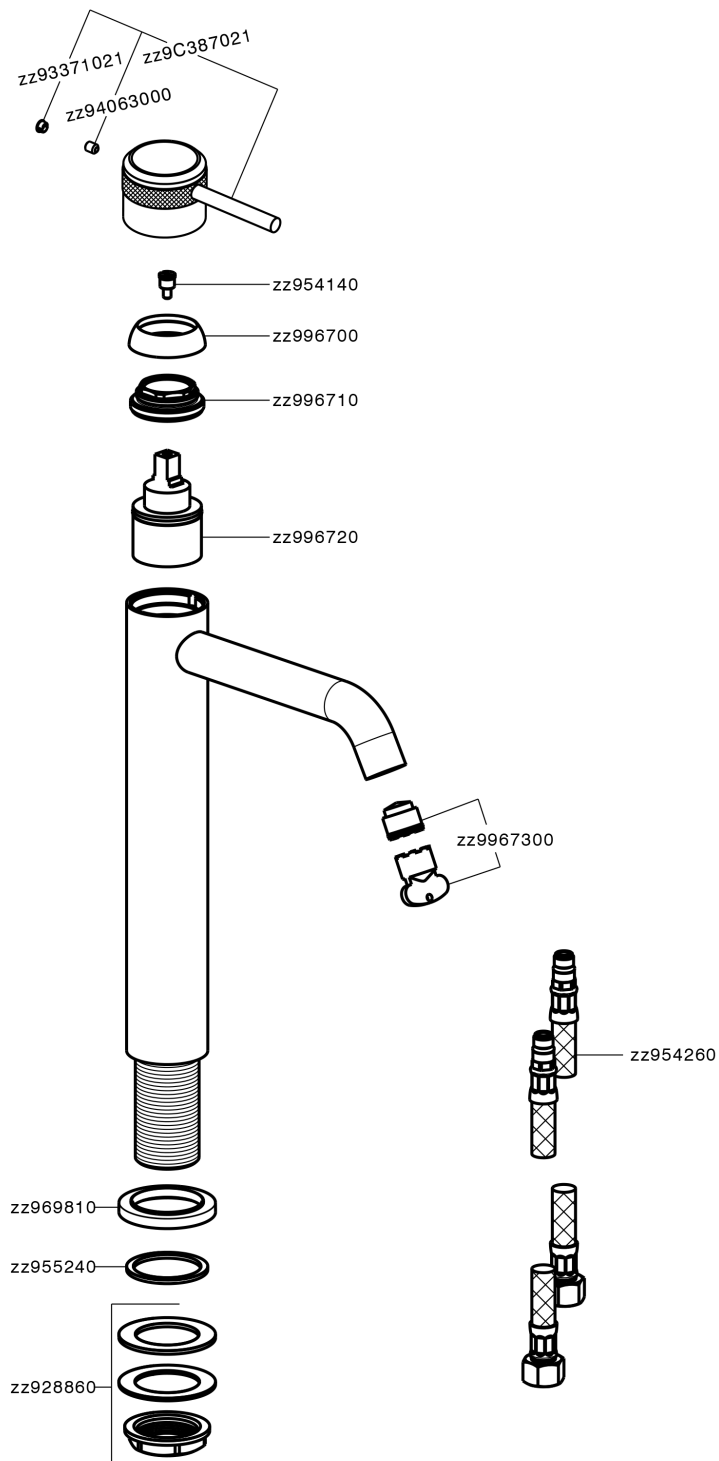

Single lever tall washbasin mixer CHRONOS_CR003540

CR003540

<https://en.huberitalia.com/single-lever-tall-washbasin-mixer-chronos-cr003540>

2026-05-02