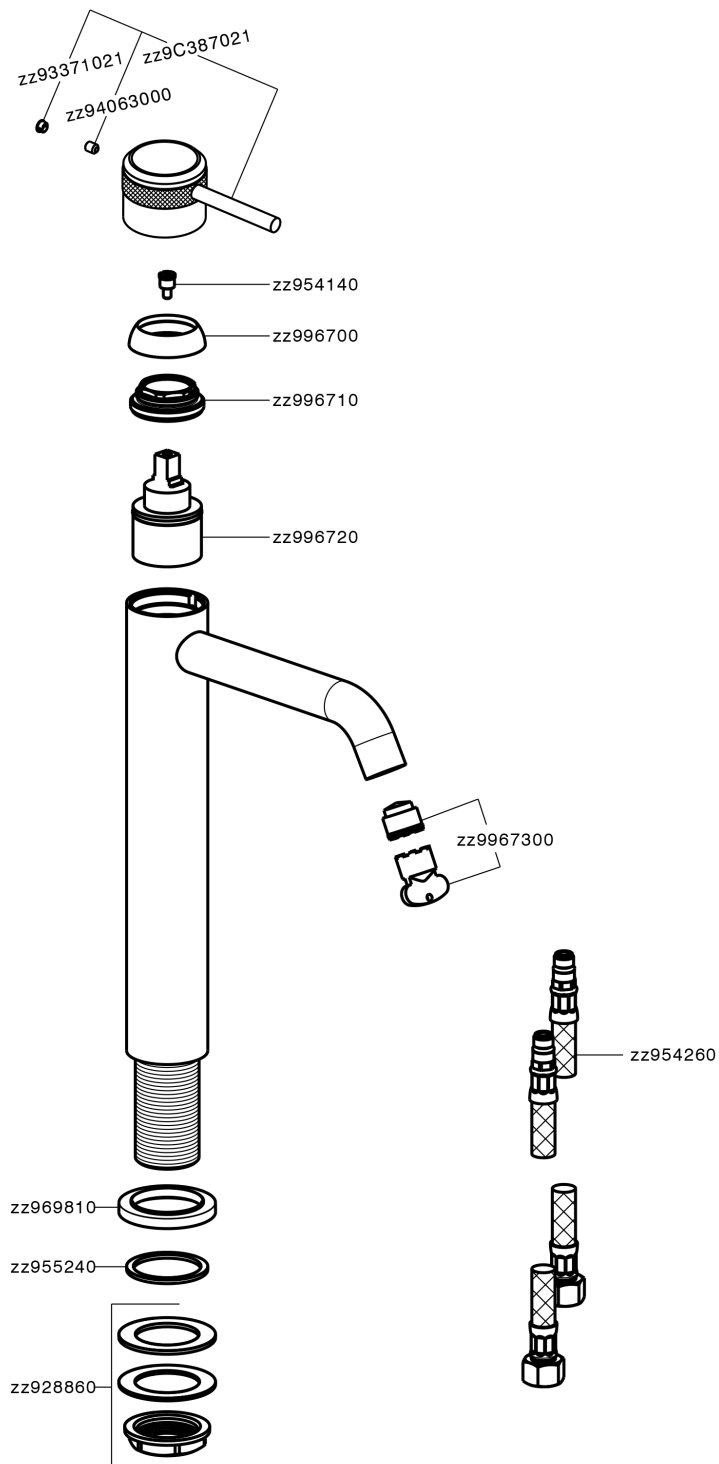

Single lever tall washbasin mixer CHRONOS_CR003540

MODEL **CR003540**

Single lever tall washbasin mixer, without automatic pop-up waste, G.3/8" stainless steel flexible hoses

AVAILABLE FINISHINGS

-  **21** 21 Chrome
-  **2F** 2F Brushed Nickel
-  **2Q** 2Q Black Titanium

CHARACTERISTICS

Cartridge Spare Parts **ZZ99672000**

35 mm Cartridge

EcoStop

EcoStop feature limits water flow to approximately 50% of maximum output with one point of resistance on setting. Push slightly past the middle stop only when full water output is required. This will save water up to 50%.

Single lever tall washbasin mixer CHRONOS_CR003540

CR003540

<https://en.huberitalia.com/single-lever-tall-washbasin-mixer-chronos-cr003540>

2026-06-26