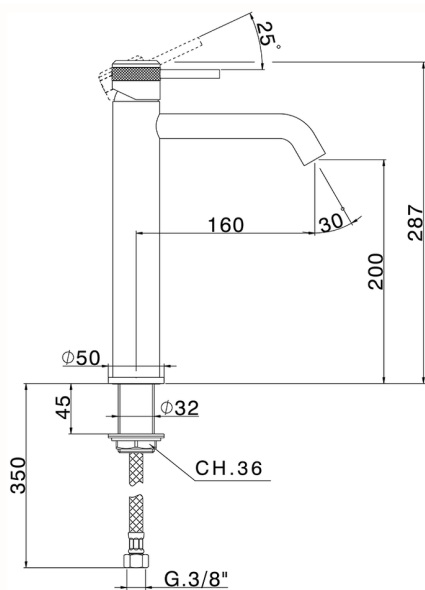

Single lever tall washbasin mixer CHRONOS_CR003540

MODEL **CR003540**

Single lever tall washbasin mixer, without automatic pop-up waste, G.3/8" stainless steel flexible hoses

AVAILABLE FINISHINGS

-  **21** 21 Chrome
-  **2F** 2F Brushed Nickel
-  **2Q** 2Q Black Titanium

CHARACTERISTICS

Cartridge Spare Parts **ZZ99672000**

35 mm Cartridge

EcoStop

EcoStop feature limits water flow to approximately 50% of maximum output with one point of resistance on setting. Push slightly past the middle stop only when full water output is required. This will save water up to 50%.

Single lever tall washbasin mixer CHRONOS_CR003540

CR003540

<https://en.huberitalia.com/single-lever-tall-washbasin-mixer-chronos-cr003540>

2026-04-09