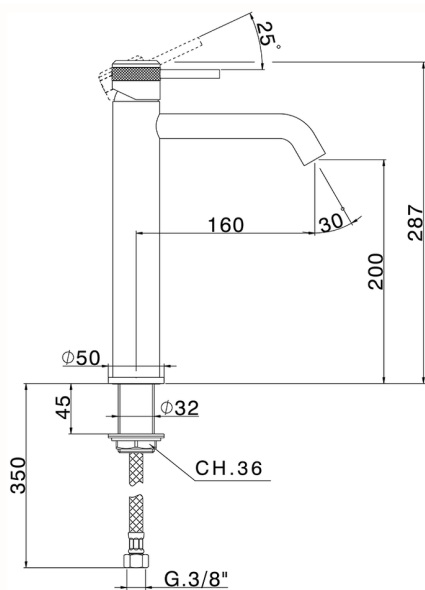

Single lever tall washbasin mixer CHRONOS_CR003540

MODEL **CR003540**

Single lever tall washbasin mixer, without automatic pop-up waste, G.3/8" stainless steel flexible hoses

AVAILABLE FINISHINGS

-  **21** 21 Chrome
-  **2F** 2F Brushed Nickel
-  **2Q** 2Q Black Titanium

CHARACTERISTICS

Cartridge Spare Parts **ZZ99672000**

35 mm Cartridge

EcoStop

EcoStop feature limits water flow to approximately 50% of maximum output with one point of resistance on setting. Push slightly past the middle stop only when full water output is required. This will save water up to 50%.

Single lever tall washbasin mixer CHRONOS_CR003540

CR003540

<https://en.huberitalia.com/single-lever-tall-washbasin-mixer-chronos-cr003540>

2026-06-26