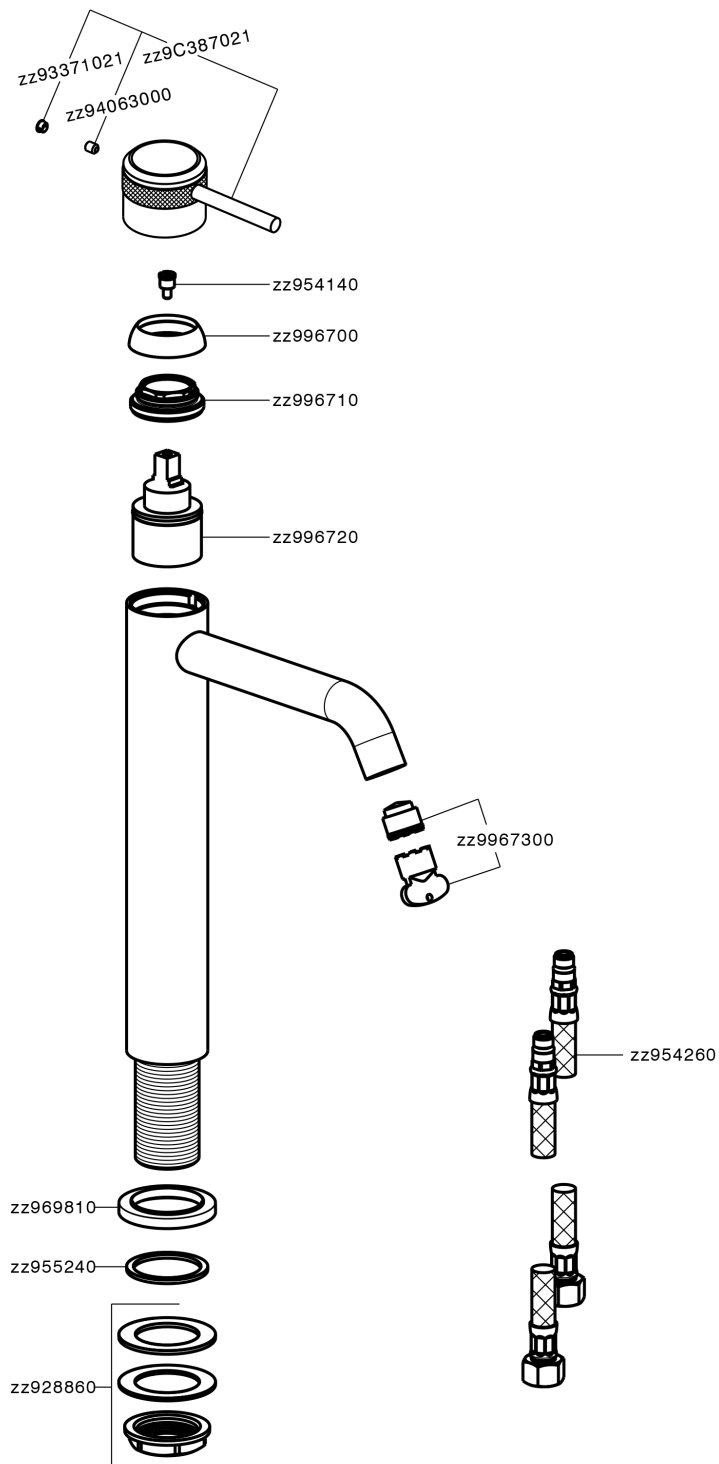

Single lever tall washbasin mixer CHRONOS_CR003540

MODEL **CR003540**

Single lever tall washbasin mixer, without automatic pop-up waste, G.3/8" stainless steel flexible hoses

AVAILABLE FINISHINGS

-  **21** 21 Chrome
-  **2F** 2F Brushed Nickel
-  **2Q** 2Q Black Titanium

CHARACTERISTICS

Cartridge Spare Parts **ZZ99672000**

35 mm Cartridge

EcoStop

EcoStop feature limits water flow to approximately 50% of maximum output with one point of resistance on setting. Push slightly past the middle stop only when full water output is required. This will save water up to 50%.

Single lever tall washbasin mixer CHRONOS_CR003540

CR003540

<https://en.huberitalia.com/single-lever-tall-washbasin-mixer-chronos-cr003540>

2026-04-09