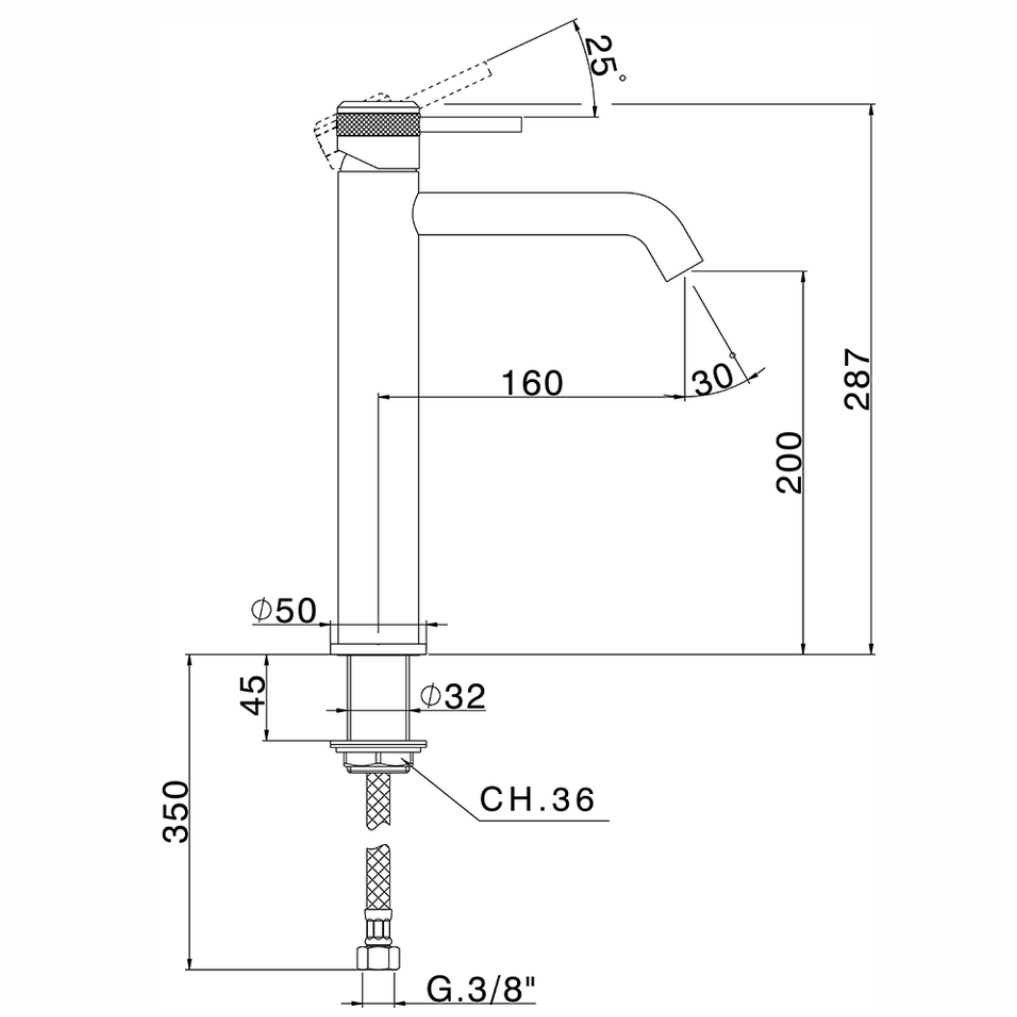

Single lever tall washbasin mixer CHRONOS\_CR003540

CR003540

<https://en.huberitalia.com/single-lever-tall-washbasin-mixer-chronos-cr003540>

2026-05-03