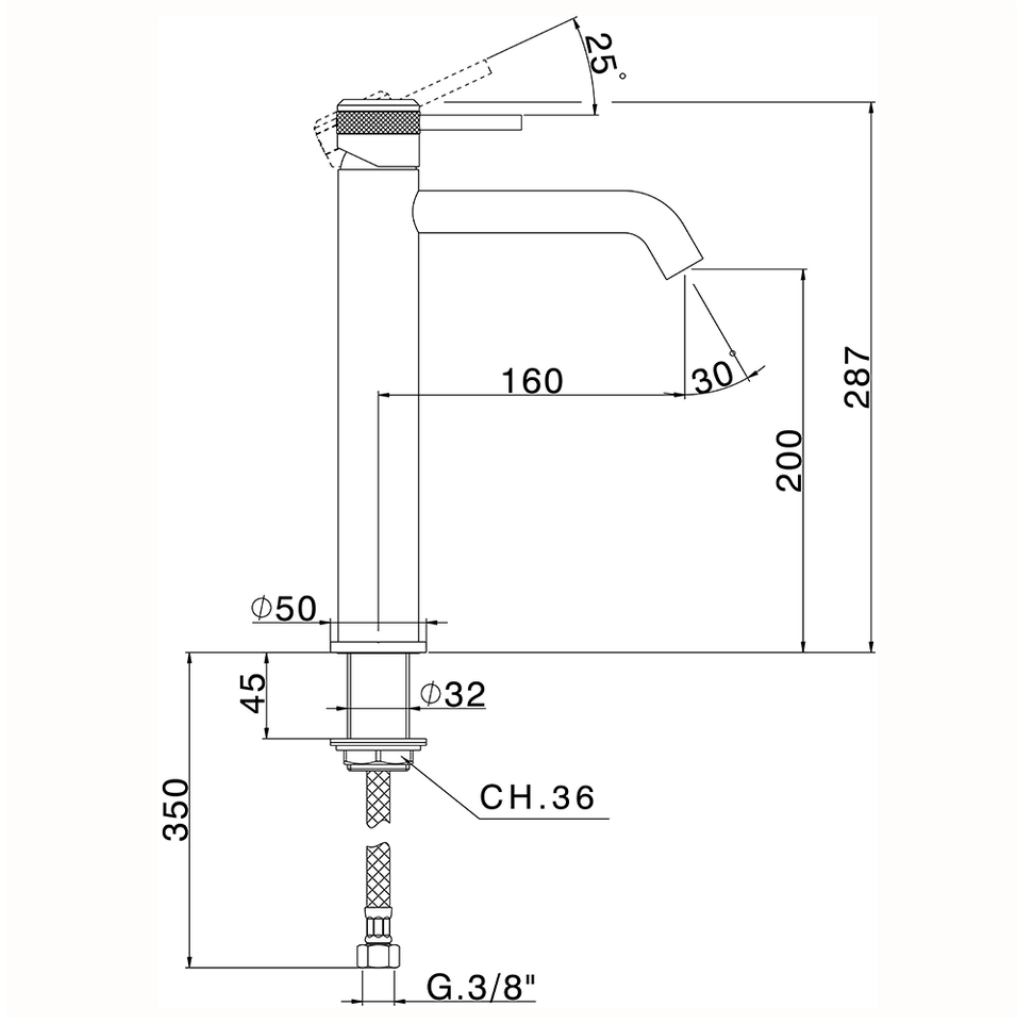

Single lever tall washbasin mixer CHRONOS_CR003540

CR003540

<https://en.huberitalia.com/single-lever-tall-washbasin-mixer-chronos-cr003540>

2026-04-09