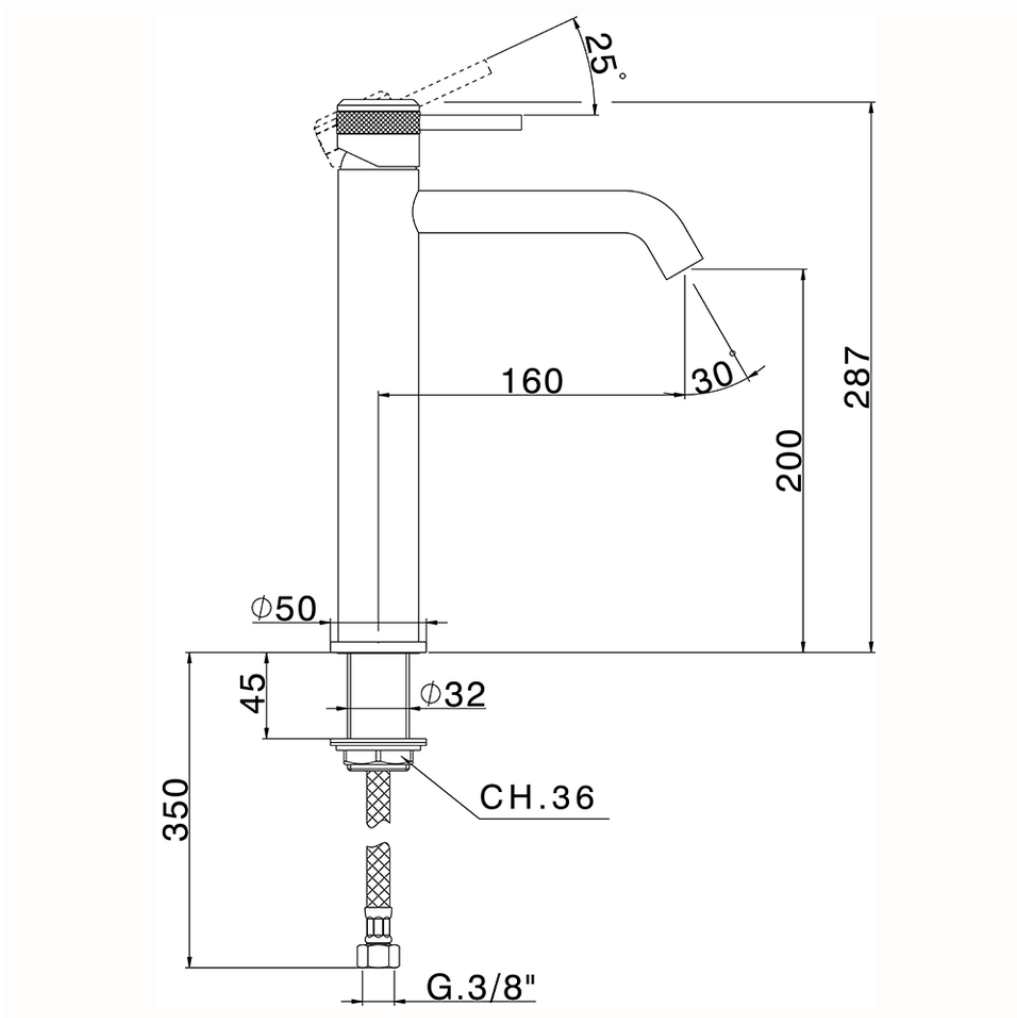

Single lever tall washbasin mixer CHRONOS_CR003540

CR003540

<https://en.huberitalia.com/single-lever-tall-washbasin-mixer-chronos-cr003540>

2026-06-26