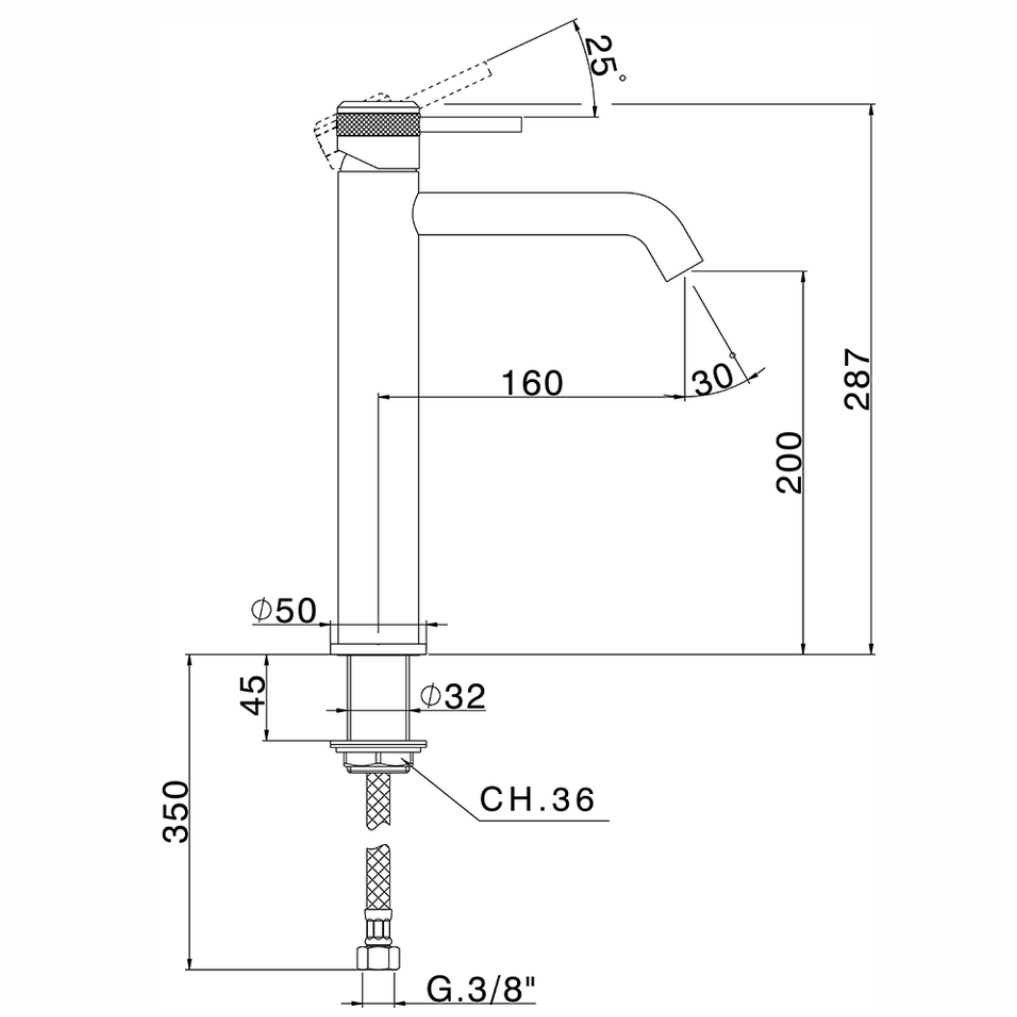

Single lever tall washbasin mixer CHRONOS_CR003540

CR003540

<https://en.huberitalia.com/single-lever-tall-washbasin-mixer-chronos-cr003540>

2026-05-25