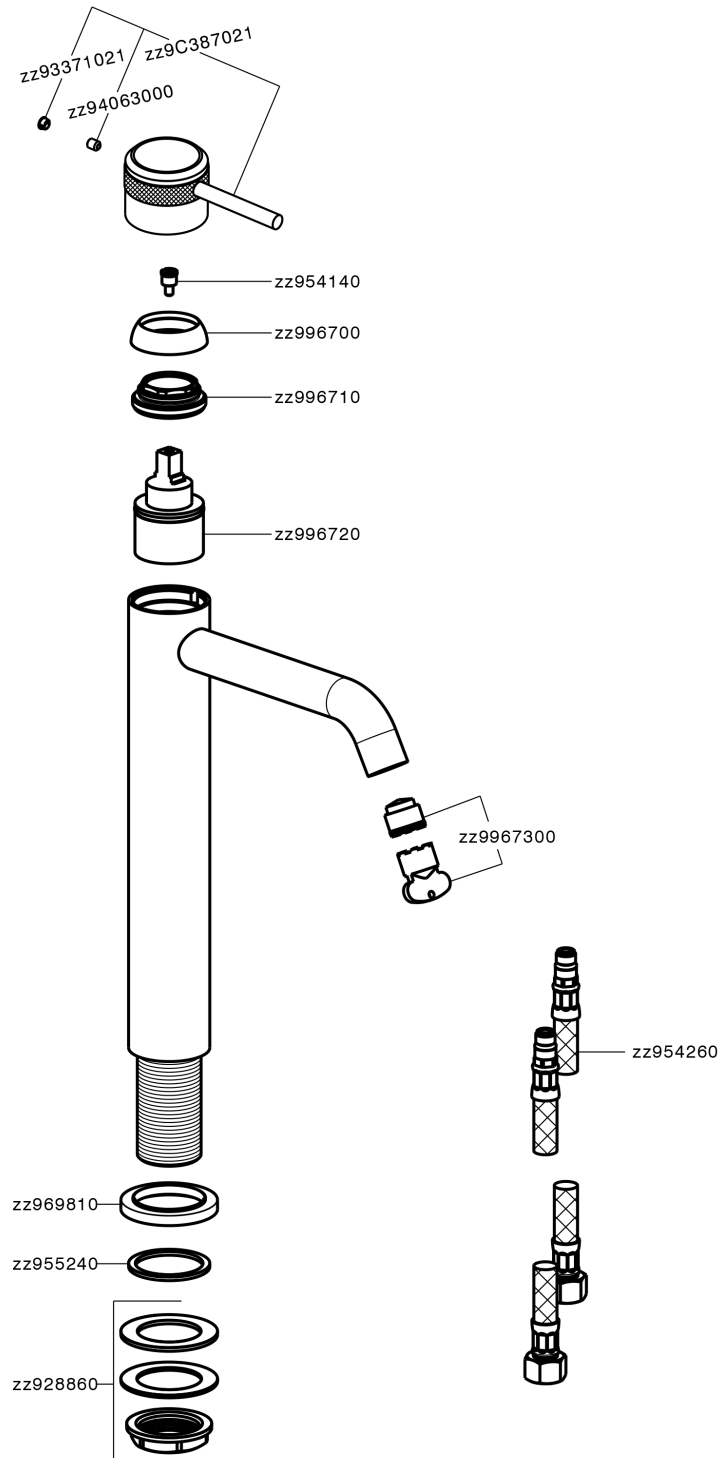

Single lever tall washbasin mixer CHRONOS_CR003540

CR003540

<https://en.huberitalia.com/single-lever-tall-washbasin-mixer-chronos-cr003540>

2026-04-09