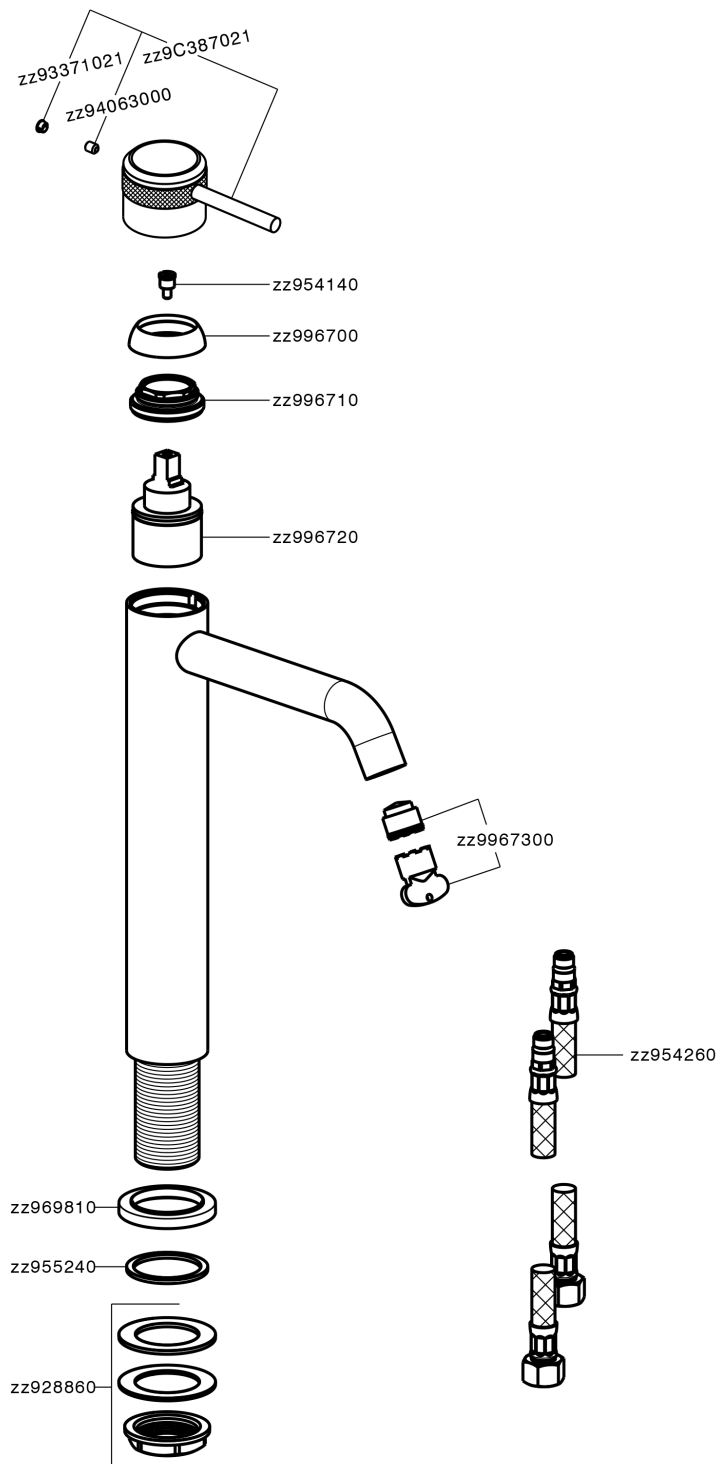

Single lever tall washbasin mixer CHRONOS_CR003540

CR003540

<https://en.huberitalia.com/single-lever-tall-washbasin-mixer-chronos-cr003540>

2026-05-25