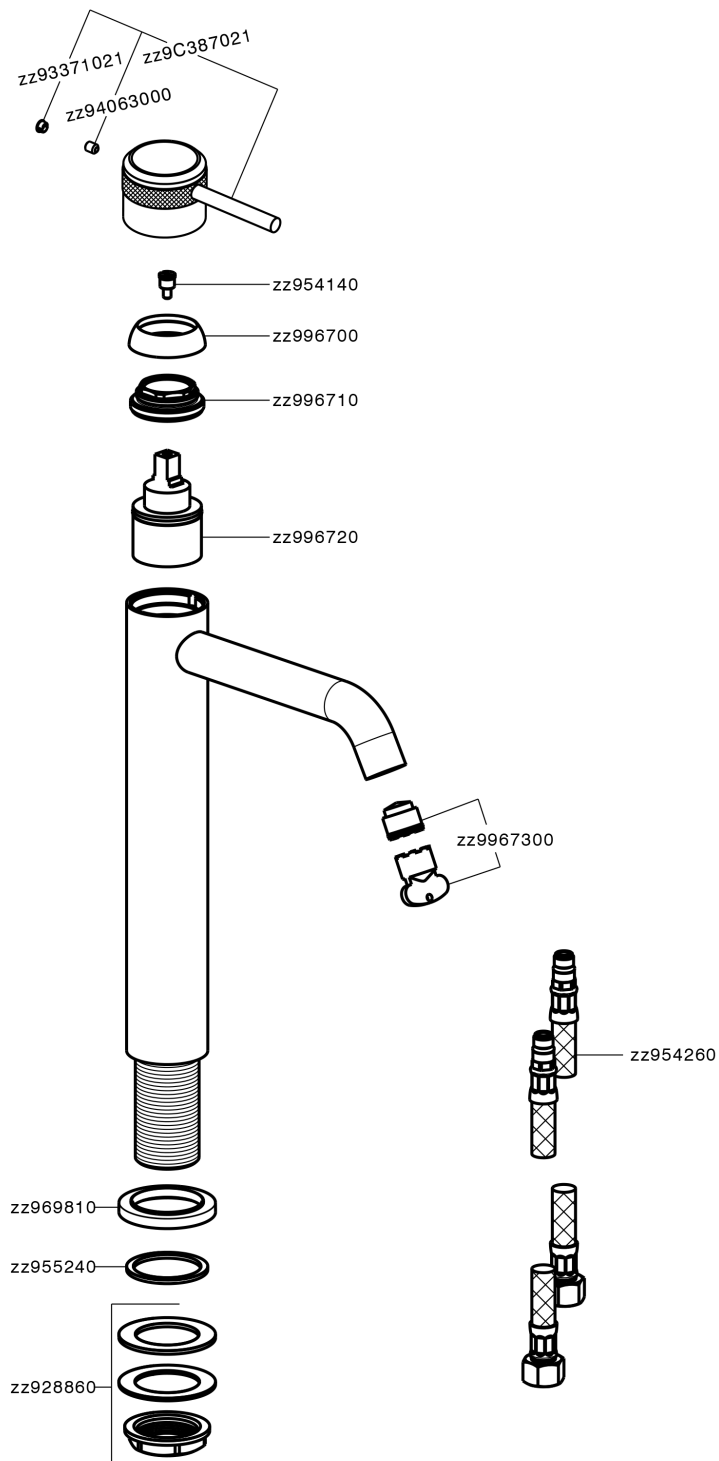

Single lever tall washbasin mixer CHRONOS_CR003540

CR003540

<https://en.huberitalia.com/single-lever-tall-washbasin-mixer-chronos-cr003540>

2026-05-03