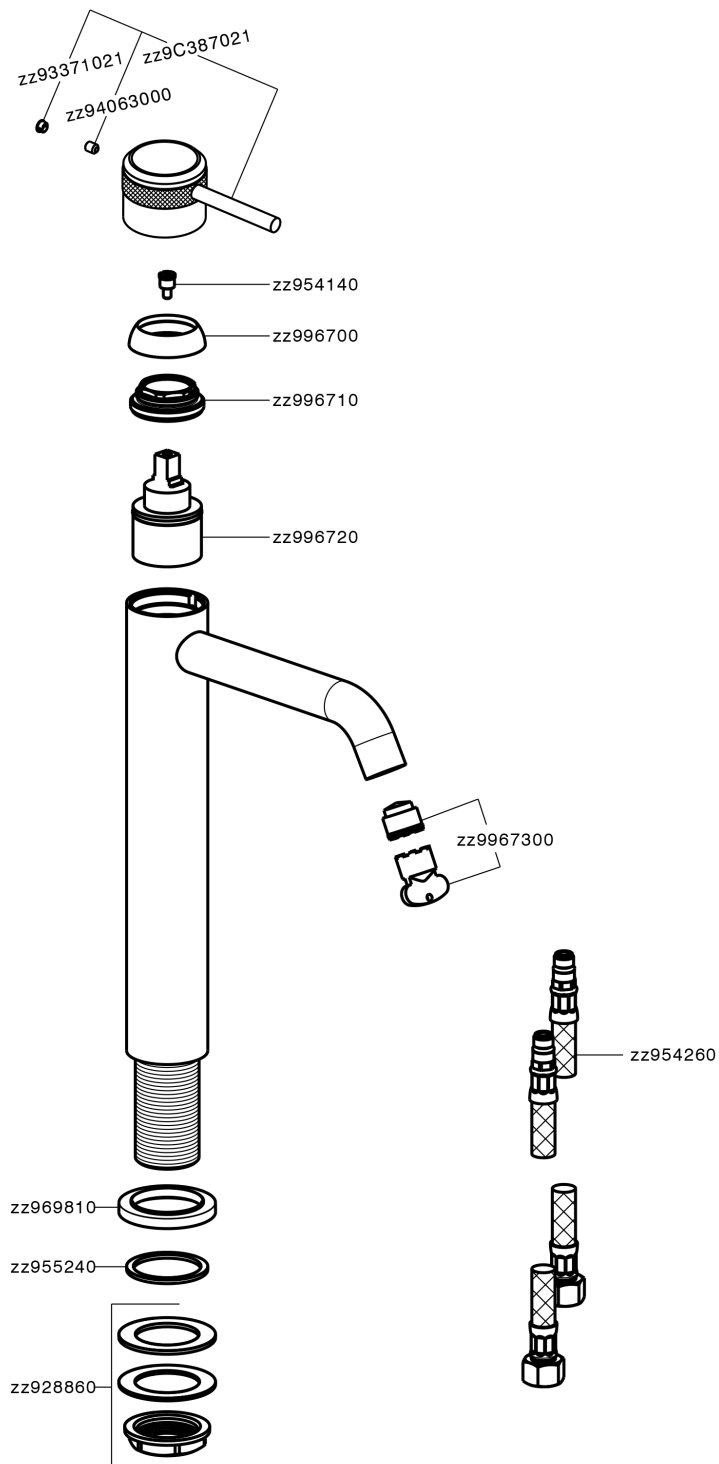

## Single lever tall washbasin mixer CHRONOS\_CR003540

MODEL **CR003540**

Single lever tall washbasin mixer, without automatic pop-up waste, G.3/8" stainless steel flexible hoses

### CHARACTERISTICS

Cartridge Spare Parts **ZZ99672000**

**35 mm Cartridge**

### EcoStop

EcoStop feature limits water flow to approximately 50% of maximum output with one point of resistance on setting. Push slightly past the middle stop only when full water output is required. This will save water up to 50%.

## Single lever tall washbasin mixer CHRONOS\_CR003540

CR003540

<https://en.huberitalia.com/single-lever-tall-washbasin-mixer-chronos-cr003540>

2026-06-26