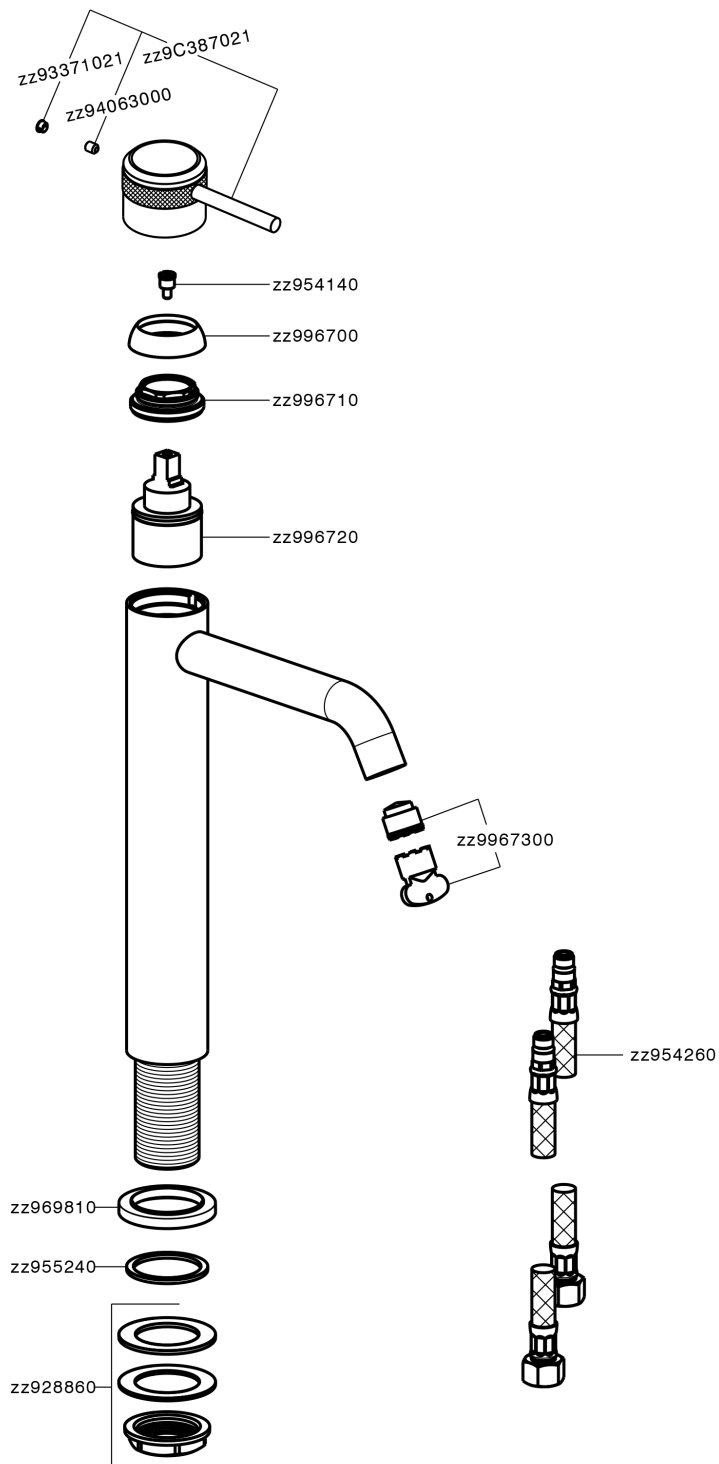

Single lever tall washbasin mixer CHRONOS_CR003540

CR003540

<https://en.huberitalia.com/single-lever-tall-washbasin-mixer-chronos-cr003540>

2026-06-26