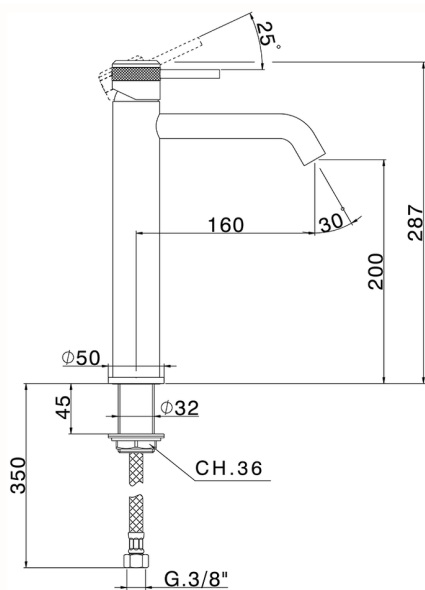

## Single lever tall washbasin mixer CHRONOS\_CR003540

MODEL **CR003540**

Single lever tall washbasin mixer, without automatic pop-up waste, G.3/8" stainless steel flexible hoses

### CHARACTERISTICS

Cartridge Spare Parts **ZZ99672000**

**35 mm Cartridge**

### EcoStop

EcoStop feature limits water flow to approximately 50% of maximum output with one point of resistance on setting. Push slightly past the middle stop only when full water output is required. This will save water up to 50%.

## Single lever tall washbasin mixer CHRONOS\_CR003540

CR003540

<https://en.huberitalia.com/single-lever-tall-washbasin-mixer-chronos-cr003540>

2026-06-26