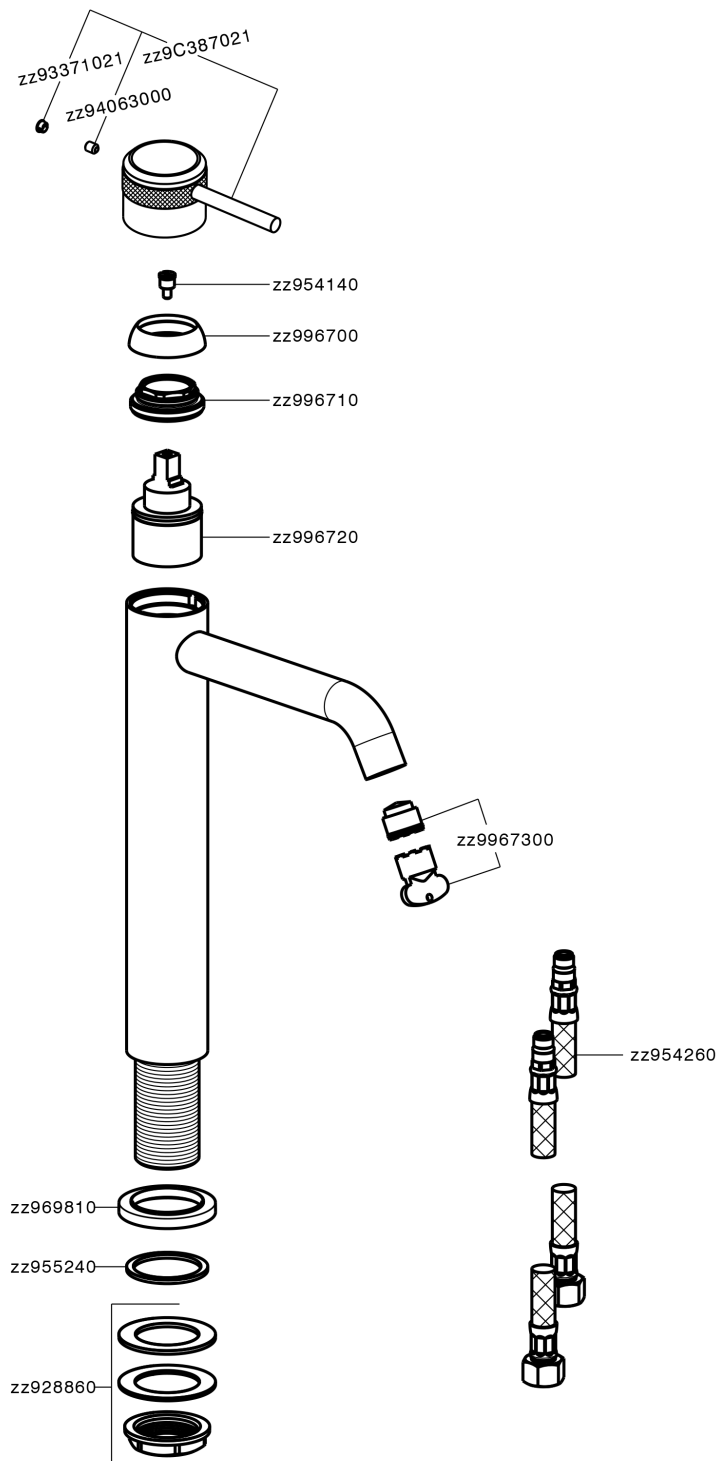

Single lever tall washbasin mixer CHRONOS_CR003540

MODEL **CR003540**

Single lever tall washbasin mixer, without automatic pop-up waste, G.3/8" stainless steel flexible hoses

AVAILABLE FINISHINGS

-  **21** 21 Chrome
-  **2F** 2F Brushed Nickel
-  **2Q** 2Q Black Titanium

CHARACTERISTICS

Cartridge Spare Parts **ZZ99672000**

35 mm Cartridge

EcoStop

EcoStop feature limits water flow to approximately 50% of maximum output with one point of resistance on setting. Push slightly past the middle stop only when full water output is required. This will save water up to 50%.

Single lever tall washbasin mixer CHRONOS_CR003540

CR003540

<https://en.huberitalia.com/single-lever-tall-washbasin-mixer-chronos-cr003540>

2026-04-09