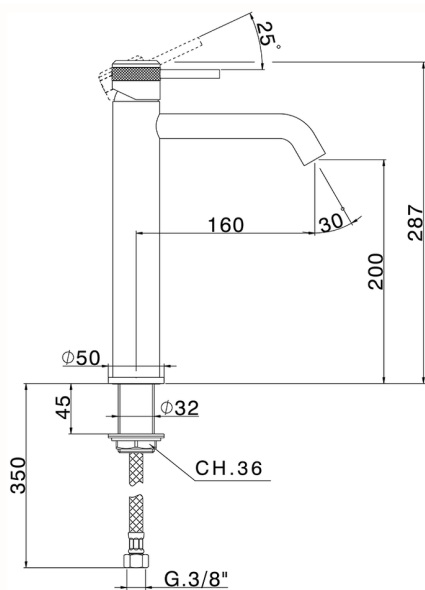

Single lever tall washbasin mixer CHRONOS_CR003540

MODEL **CR003540**

Single lever tall washbasin mixer, without automatic pop-up waste, G.3/8" stainless steel flexible hoses

AVAILABLE FINISHINGS

-  **21** 21 Chrome
-  **2F** 2F Brushed Nickel
-  **2Q** 2Q Black Titanium

CHARACTERISTICS

Cartridge Spare Parts **ZZ99672000**

35 mm Cartridge

EcoStop

EcoStop feature limits water flow to approximately 50% of maximum output with one point of resistance on setting. Push slightly past the middle stop only when full water output is required. This will save water up to 50%.

Single lever tall washbasin mixer CHRONOS_CR003540

CR003540

<https://en.huberitalia.com/single-lever-tall-washbasin-mixer-chronos-cr003540>

2026-05-03