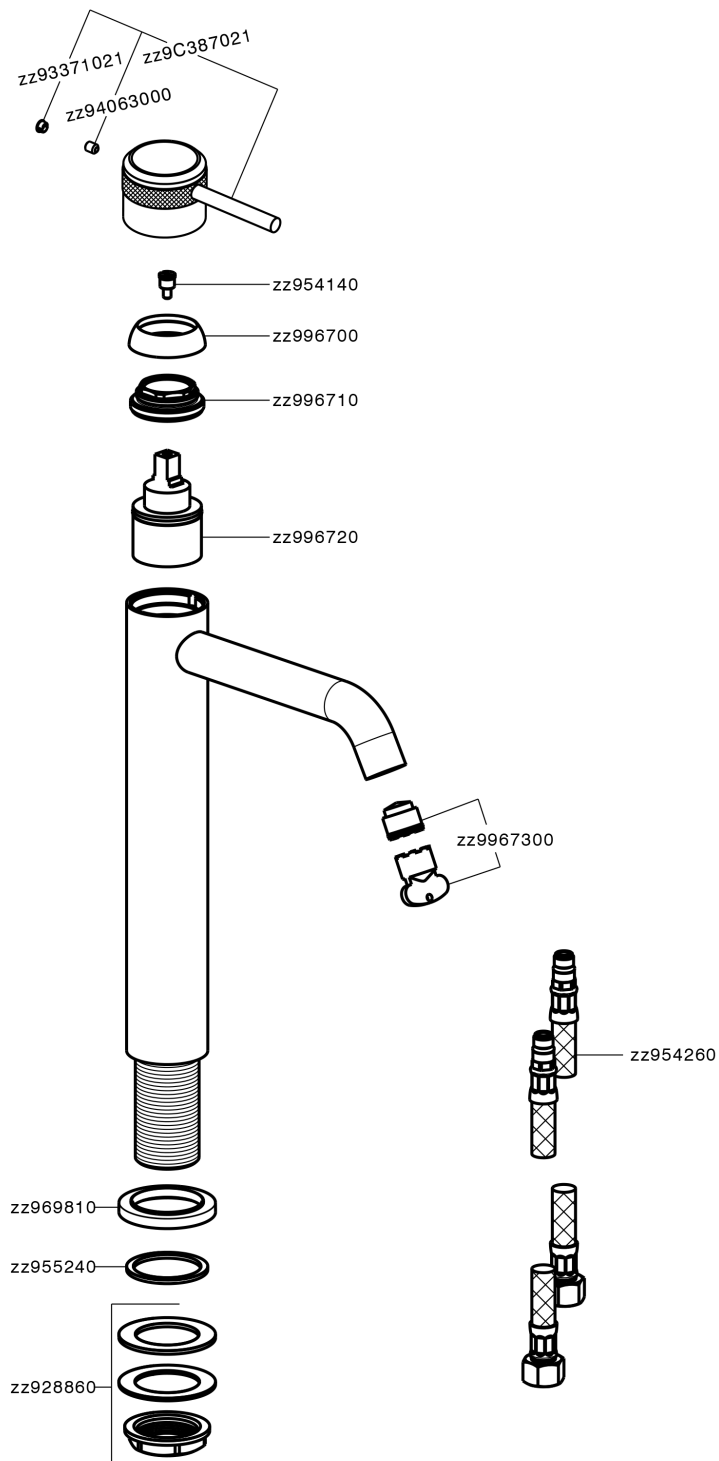

Single lever tall washbasin mixer CHRONOS_CR003540

CR003540

<https://en.huberitalia.com/single-lever-tall-washbasin-mixer-chronos-cr003540>

2026-06-26