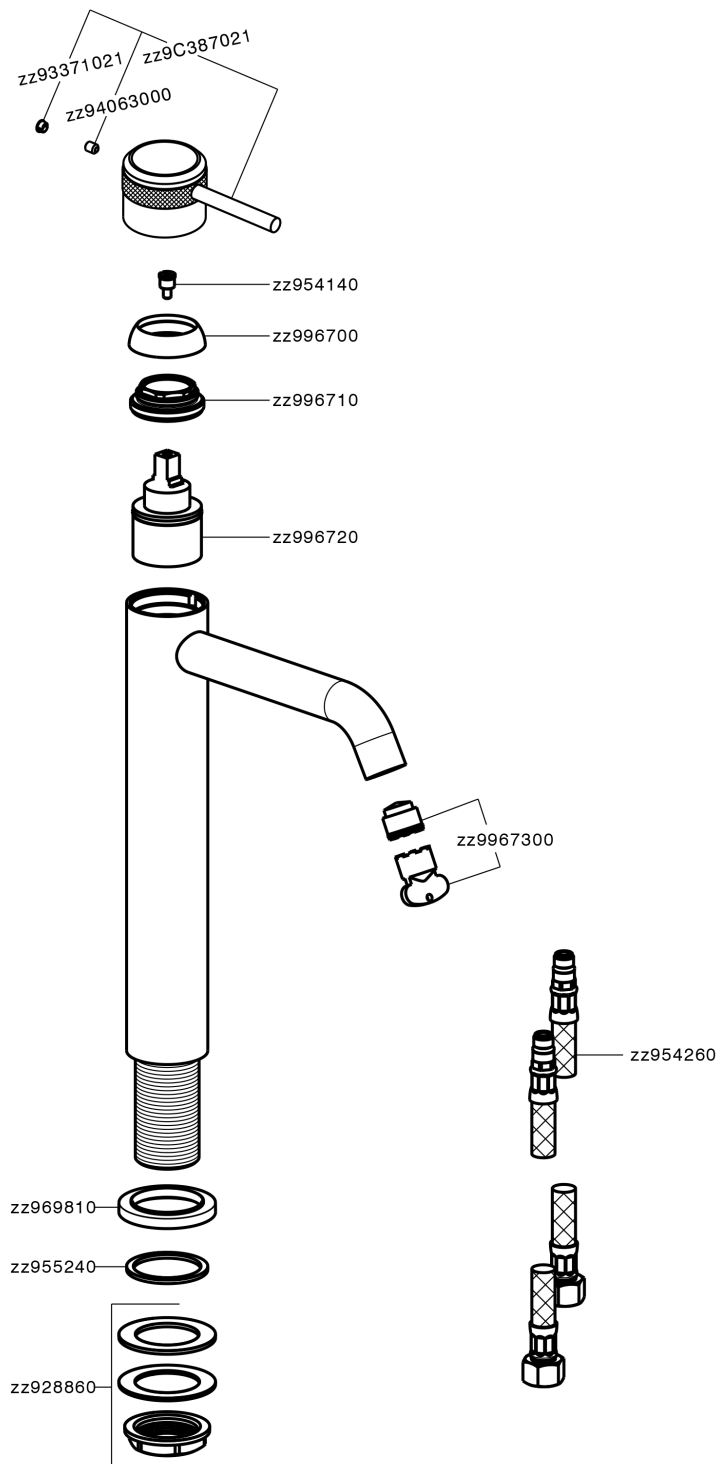

## Single lever tall washbasin mixer CHRONOS\_CR003540

CR003540

<https://en.huberitalia.com/single-lever-tall-washbasin-mixer-chronos-cr003540>

2026-04-06