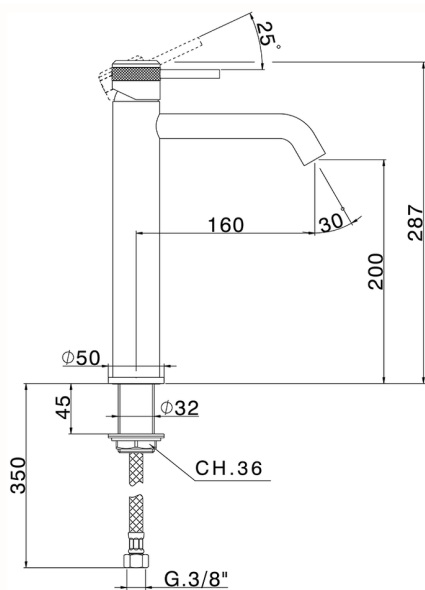

Single lever tall washbasin mixer CHRONOS_CR003540

MODEL **CR003540**

Single lever tall washbasin mixer, without automatic pop-up waste, G.3/8" stainless steel flexible hoses

AVAILABLE FINISHINGS

-  **21** 21 Chrome
-  **2F** 2F Brushed Nickel
-  **2Q** 2Q Black Titanium

CHARACTERISTICS

Cartridge Spare Parts **ZZ99672000**

35 mm Cartridge

EcoStop

EcoStop feature limits water flow to approximately 50% of maximum output with one point of resistance on setting. Push slightly past the middle stop only when full water output is required. This will save water up to 50%.

Single lever tall washbasin mixer CHRONOS_CR003540

CR003540

<https://en.huberitalia.com/single-lever-tall-washbasin-mixer-chronos-cr003540>

2026-05-25