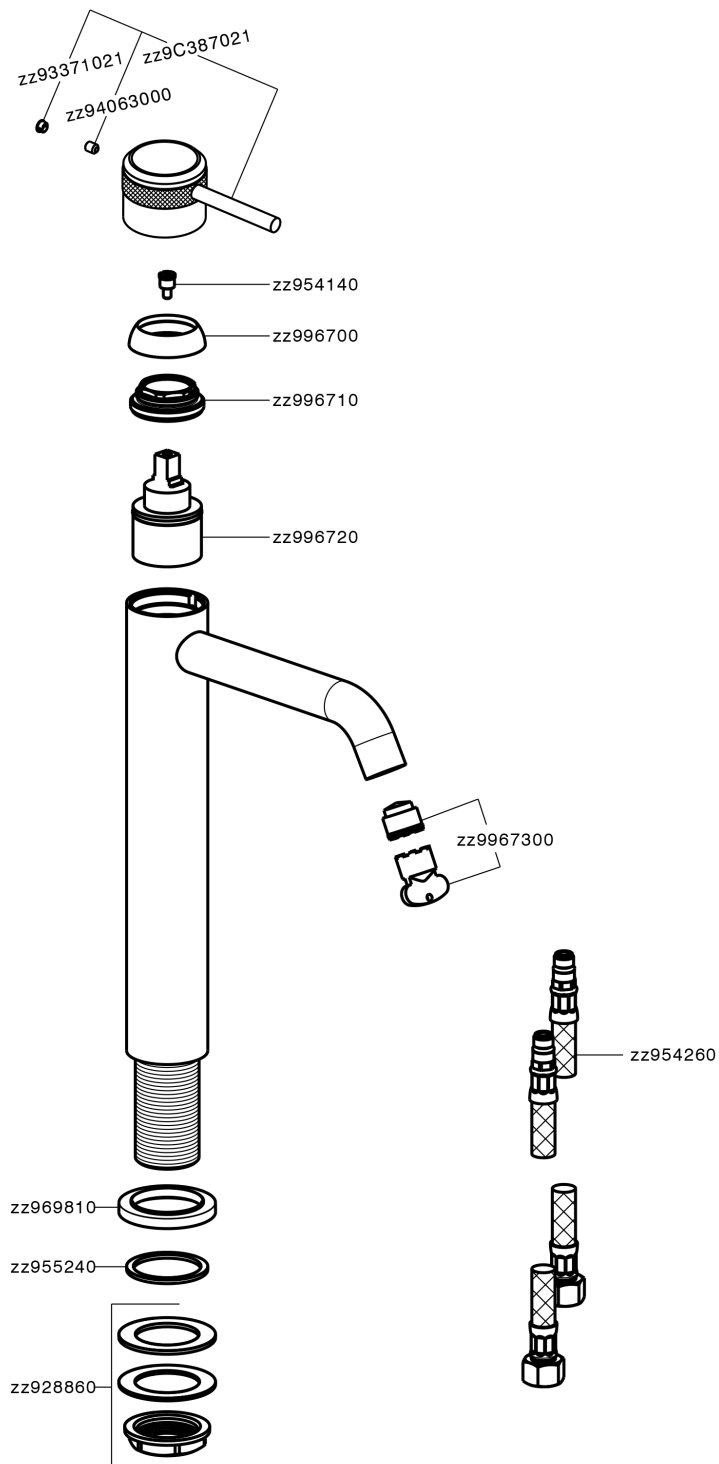

Single lever tall washbasin mixer CHRONOS_CR003540

MODEL **CR003540**

Single lever tall washbasin mixer, without automatic pop-up waste, G.3/8" stainless steel flexible hoses

AVAILABLE FINISHINGS

-  **21** 21 Chrome
-  **2F** 2F Brushed Nickel
-  **2Q** 2Q Black Titanium

CHARACTERISTICS

Cartridge Spare Parts **ZZ99672000**

35 mm Cartridge

EcoStop

EcoStop feature limits water flow to approximately 50% of maximum output with one point of resistance on setting. Push slightly past the middle stop only when full water output is required. This will save water up to 50%.

Single lever tall washbasin mixer CHRONOS_CR003540

CR003540

<https://en.huberitalia.com/single-lever-tall-washbasin-mixer-chronos-cr003540>

2026-05-25