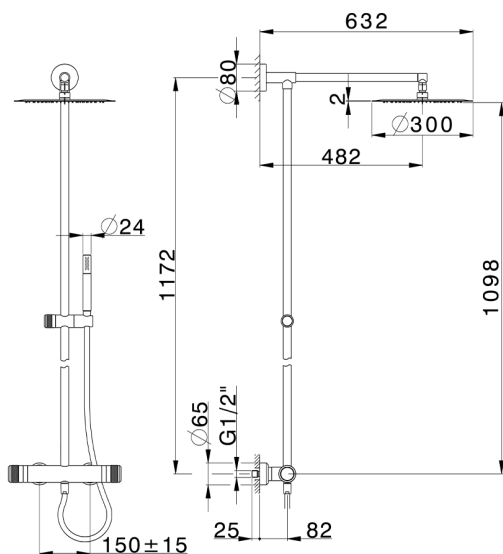

## 2-function Thermostatic shower set COLUMNS\_CRC78050

MODEL **CRC78050**

2-function Thermostatic shower set, 2-outlet deviasop, not adjustable column, sliding handshower holder, Brass D.24mm minimalistic one spray handshower, D.300 mm INOX round showerhead, 150 cm SUPREME smooth flexible hose

AVAILABLE FINISHINGS

CHARACTERISTICS

Cartridge Spare Parts **22.04A.AR - ZZ97279004**

**Argo 2 (long filter) Thermostatic Valve**

### DeviaStop

The Huber Devia Stop technology allows to adjust the water flow and to direct it to the selected output point (overhead soaker, hand shower, etc).