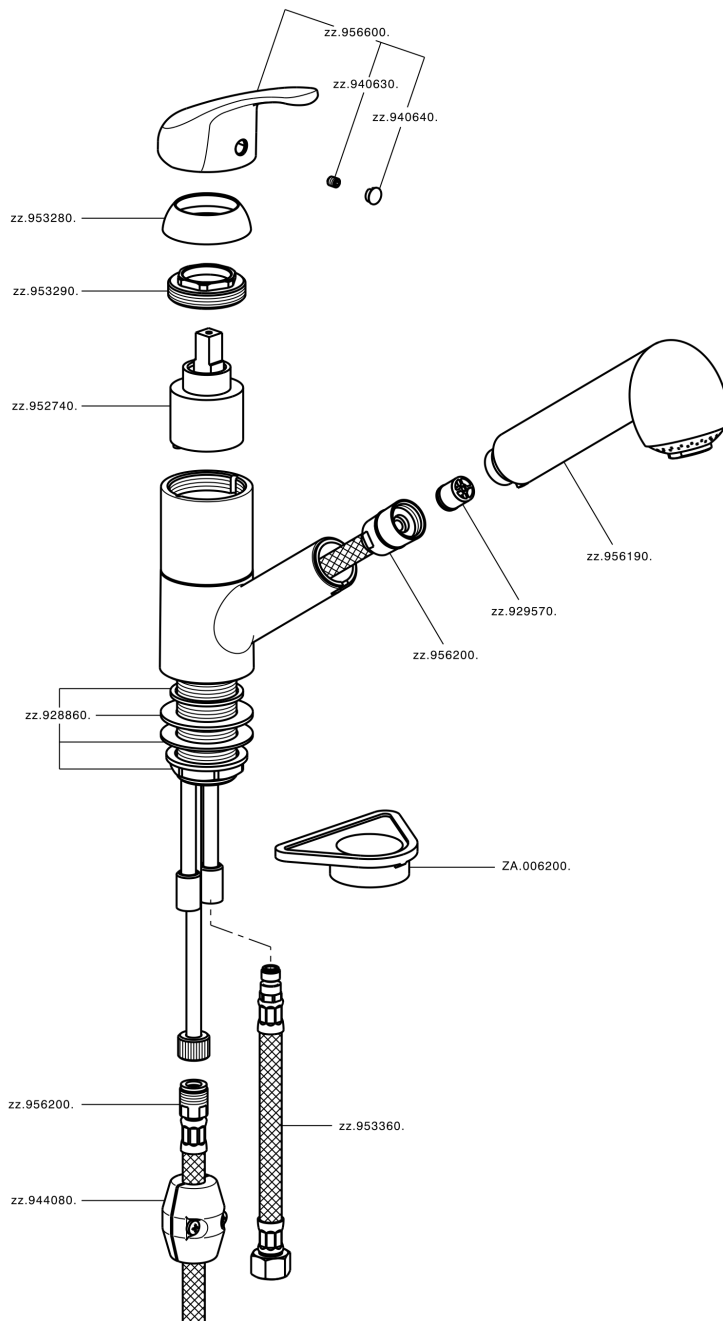

Single lever sink mixer with pull out handspray KITCHEN_BC002570

MODEL **BC002570**

Single lever sink mixer with pull out handspray, swivel spout, 2 sprays handshower, 150 cm. nylon Flexible hose

AVAILABLE FINISHINGS

21 21 Chrome

CHARACTERISTICS

Cartridge Spare Parts **ZZ95274000**

40 mm Cartridge

Single lever sink mixer with pull out handspray KITCHEN_BC002570

BC002570

<https://en.huberitalia.com/single-lever-sink-mixer-with-pull-out-handspray-kitchen-bc002570>