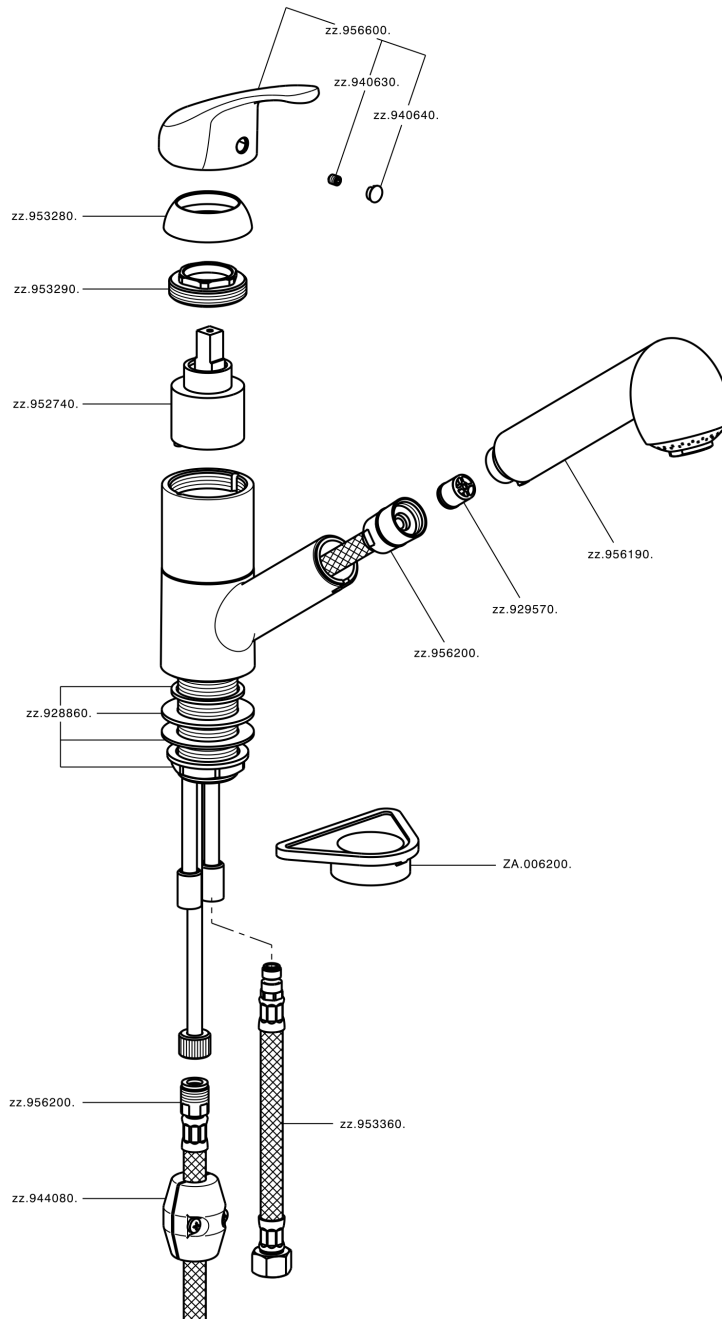

Single lever sink mixer with pull out handspray KITCHEN_BC002570

MODEL **BC002570**

Single lever sink mixer with pull out handspray, swivel spout, 2 sprays handshower, 150 cm. nylon Flexible hose

AVAILABLE FINISHINGS

21 21 Chrome

CHARACTERISTICS

Cartridge Spare Parts **ZZ95274000**

40 mm Cartridge

Single lever sink mixer with pull out handspray KITCHEN_BC002570

BC002570

<https://en.huberitalia.com/single-lever-sink-mixer-with-pull-out-handspray-kitchen-bc002570>