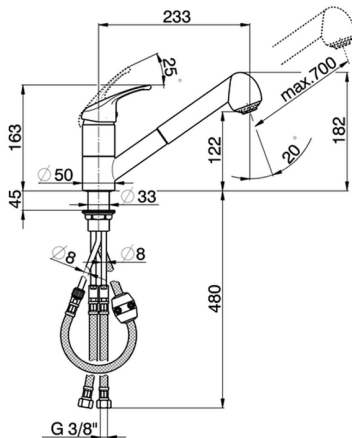

Single lever sink mixer with pull out handspray KITCHEN_BC002570

MODEL **BC002570**

Single lever sink mixer with pull out handspray, swivel spout, 2 sprays handshower, 150 cm. nylon Flexible hose

AVAILABLE FINISHINGS

21 21 Chrome

CHARACTERISTICS

Cartridge Spare Parts **ZZ95274000**

40 mm Cartridge

Single lever sink mixer with pull out handspray KITCHEN_BC002570

BC002570

<https://en.huberitalia.com/single-lever-sink-mixer-with-pull-out-handspray-kitchen-bc002570>