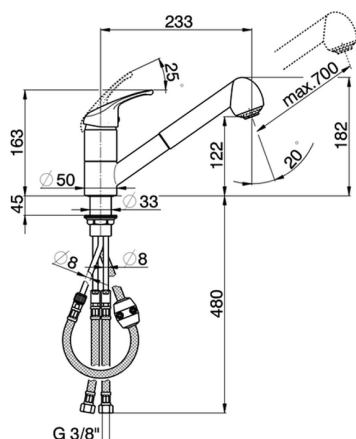

Single lever sink mixer with pull out handspray KITCHEN_BC002570

MODEL **BC002570**

Single lever sink mixer with pull out handspray, swivel spout, 2 sprays handshower, 150 cm. nylon Flexible hose

AVAILABLE FINISHINGS

21 21 Chrome

CHARACTERISTICS

Cartridge Spare Parts **ZZ95274000**

40 mm Cartridge

Single lever sink mixer with pull out handspray KITCHEN_BC002570

BC002570

<https://en.huberitalia.com/single-lever-sink-mixer-with-pull-out-handspray-kitchen-bc002570>