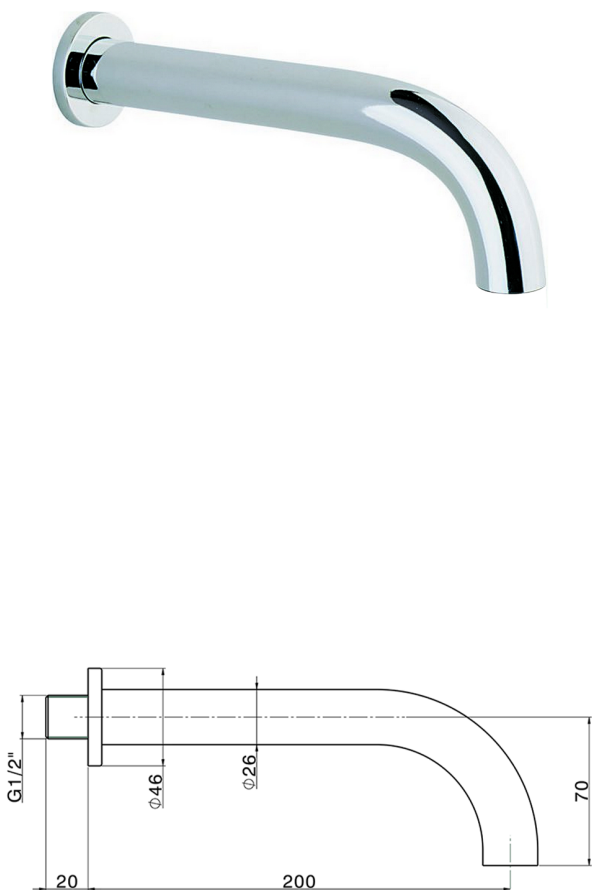

Spout NUOVA KIRUNA_ZB001250

MODEL **ZB001250**

Spout, 200 mm length, 1/2" M connection

AVAILABLE FINISHINGS

- **21** 21 Chrome
- **26** 26 Old Copper
- **2F** 2F Brushed Nickel
- **2W** 2W Brushed Gold
- **40** 40 Matt Black
- **4Q** 4Q Matt White

CHARACTERISTICS

2024-11-15