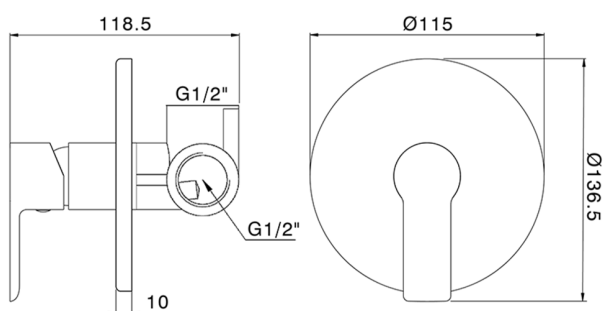

Concealed single lever shower valve

MODEL **ZR000304**

Concealed single lever shower valve, with concealed part

AVAILABLE FINISHINGS

CHARACTERISTICS

Cartridge Spare Parts **ZZ94035000**

35 mm Cartridge

2026-06-26