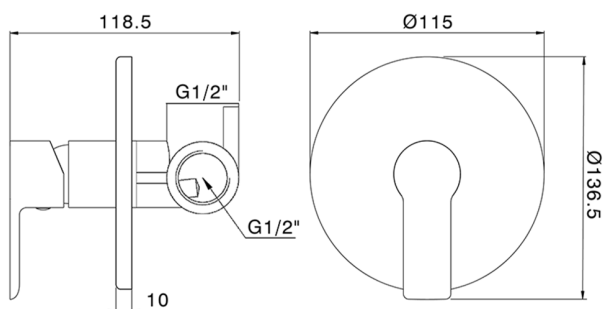

Concealed single lever shower valve

MODEL **ZR000304**

Concealed single lever shower valve, with concealed part

AVAILABLE FINISHINGS

CHARACTERISTICS

Cartridge Spare Parts **ZZ94035000**

35 mm Cartridge

2026-04-09