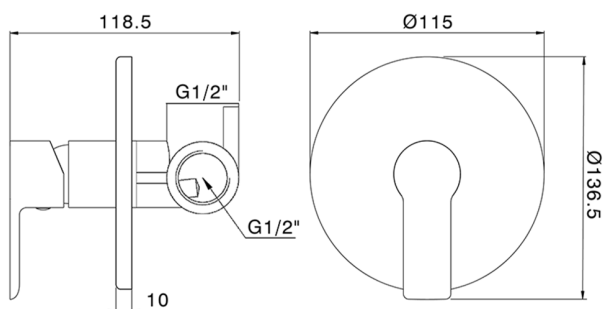

## Concealed single lever shower valve

MODEL **ZR000304**

Concealed single lever shower valve, with concealed part

AVAILABLE FINISHINGS

CHARACTERISTICS

Cartridge Spare Parts **ZZ94035000**

**35 mm Cartridge**