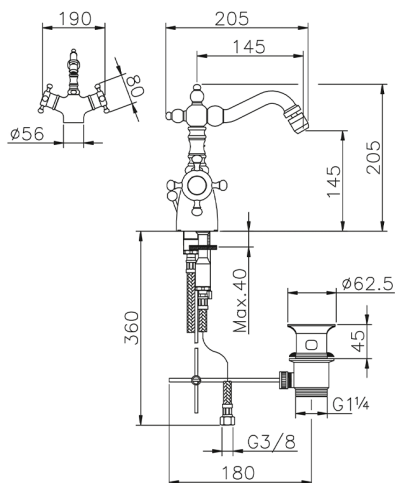

Thermostatic bidet mixer THERMO_VTT56010

MODEL **VTT56010**

Thermostatic bidet mixer, with 1"1/4 automatic pop up waste, swivel Spout, G.3/8" Stainless Steel Flexible

AVAILABLE FINISHINGS

21 21 Chrome

2W 2W Brushed Gold

CHARACTERISTICS

Cartridge Spare Parts **24.04A.PP**

8x20 Plus P Thermostatic Valve

Thermostatic

The Huber thermostatic is your personal water manager, helping you to handle, control and save water and energy.

Thermostatic bidet mixer THERMO_VTT56010

VTT56010

<https://en.huberitalia.com/thermostatic-bidet-mixer-thermo-vtt56010>

2026-04-05