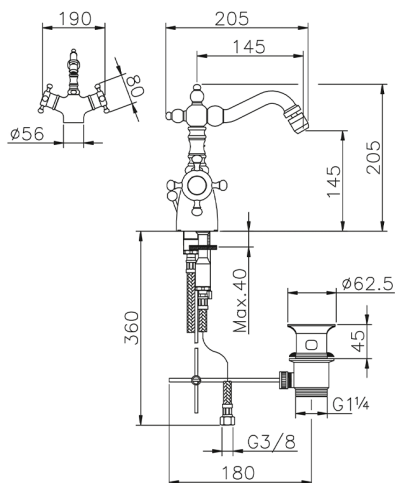

Thermostatic bidet mixer THERMO_VTT56010

MODEL **VTT56010**

Thermostatic bidet mixer, with 1"1/4 automatic pop up waste, swivel Spout, G.3/8" Stainless Steel Flexible

AVAILABLE FINISHINGS

21 21 Chrome

2W 2W Brushed Gold

CHARACTERISTICS

Cartridge Spare Parts **24.04A.PP**

8x20 Plus P Thermostatic Valve

Thermostatic

The Huber thermostatic is your personal water manager, helping you to handle, control and save water and energy.

Thermostatic bidet mixer THERMO_VTT56010

VTT56010

<https://en.huberitalia.com/thermostatic-bidet-mixer-thermo-vtt56010>

2026-06-06