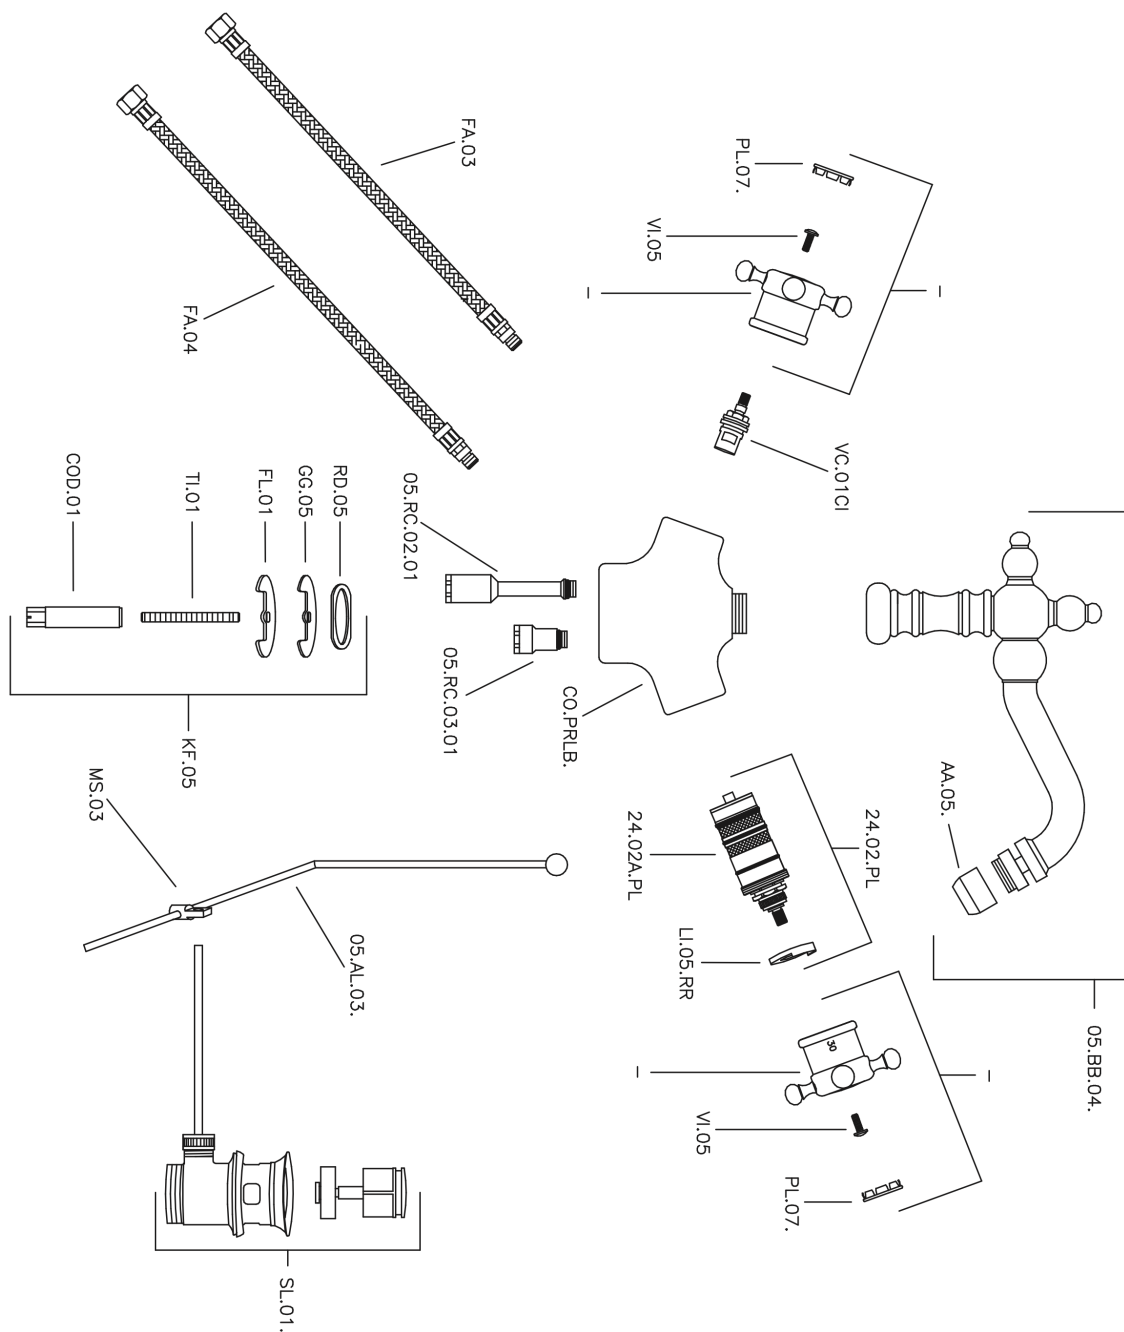

Thermostatic bidet mixer THERMO_VTT56010

MODEL **VTT56010**

Thermostatic bidet mixer, with 1"1/4 automatic pop up waste, swivel Spout, G.3/8" Stainless Steel Flexible

AVAILABLE FINISHINGS

21 21 Chrome

2W 2W Brushed Gold

CHARACTERISTICS

Cartridge Spare Parts **24.04A.PP**

8x20 Plus P Thermostatic Valve

Thermostatic

The Huber thermostatic is your personal water manager, helping you to handle, control and save water and energy.

Thermostatic bidet mixer THERMO_VTT56010

VTT56010

<https://en.huberitalia.com/thermostatic-bidet-mixer-thermo-vtt56010>

2026-04-08