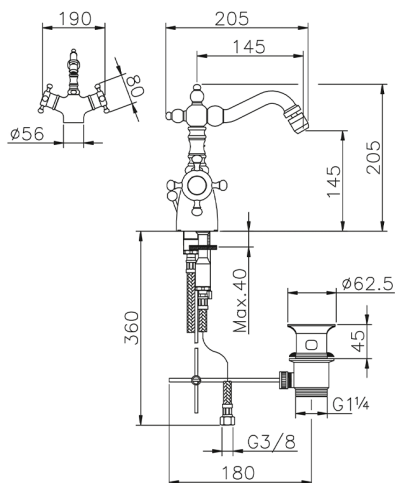

Thermostatic bidet mixer THERMO_VTT56010

MODEL **VTT56010**

Thermostatic bidet mixer, with 1"1/4 automatic pop up waste, swivel Spout, G.3/8" Stainless Steel Flexible

AVAILABLE FINISHINGS

21 21 Chrome

2W 2W Brushed Gold

CHARACTERISTICS

Cartridge Spare Parts **24.04A.PP**

8x20 Plus P Thermostatic Valve

Thermostatic

The Huber thermostatic is your personal water manager, helping you to handle, control and save water and energy.

Thermostatic bidet mixer THERMO_VTT56010

VTT56010

<https://en.huberitalia.com/thermostatic-bidet-mixer-thermo-vtt56010>

2026-04-08