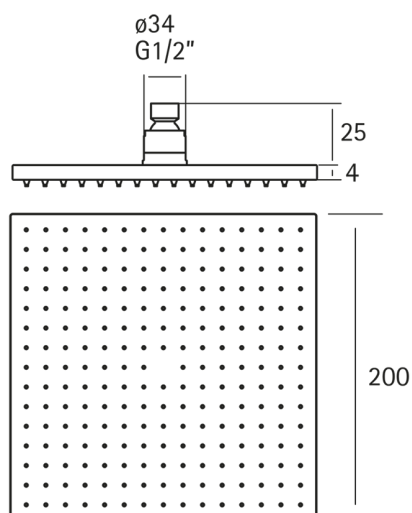

Lynox showerhead LYNOX_SS016440

MODEL **SS016440**

Showerhead, 200x200 mm Square 4 mm thick, Inox AISI 304

AVAILABLE FINISHINGS

D1 D1 Brushed Inox

CHARACTERISTICS

2024-12-18